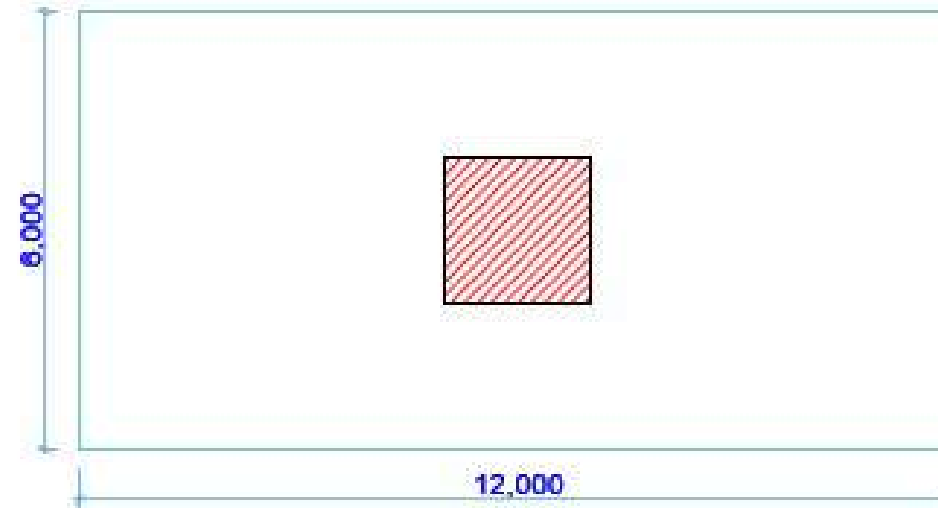

# ITALIAN PAVILION

@

2023

General plan

General plan

Cube  
"ITALIA"

H 100 cm

Cube ITA position

booth socket position

*the graphic panels in the booths is only for example*

*the graphic panels in the booths is only for example*

*the graphic panels in the booths is only for example*

*the graphic panels in the booths is only for example*

**2a**\_Back Panel (400 cm)

**2b**\_Storeroom Panel (250 cm)

**2d**\_Partition Panel (250 cm)

-

LIGHT BOX for  
company name's (60 x 60 cm)

ONLY FOR EXAMPLE - the measures are only approximate

ONLY FOR EXAMPLE - the measures are only approximate