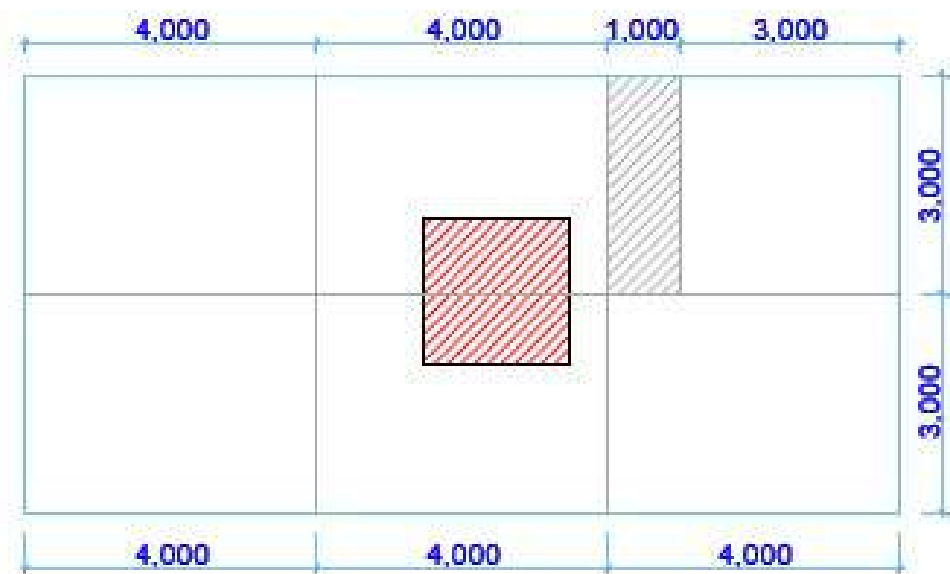

# ITALIAN PAVILION

@

2023

General plan

General plan

Cube  
"ITALIA"

H 100 cm

Cube ITA position

booth socket position

*the graphic panels in the booths is only for example*

*the graphic panels in the booths is only for example*

*the graphic panels in the booths is only for example*

*the graphic panels in the booths is only for example*

**2a**\_Back Panel (400 cm)

**2b**\_Storeroom Panel (250 cm)

**2d**\_Partition Panel (250 cm)

-

LIGHT BOX for  
company name's (60 x 60 cm)

ONLY FOR EXAMPLE - the measures are only approximate

ONLY FOR EXAMPLE - the measures are only approximate

wall with storage

n. 10 DISPLAY RACK ONLY FOR 5 booth

fixed to the wall

only for example

marble slab

made of tubular steel minimal 0,13' x 0,13' x 0,013' (40 x 40 x 4 mm)  
aluminum colour

Structure boxlight d ("2b" 250 cm) with strip  
led inside high resolution, printed backlit  
company logo