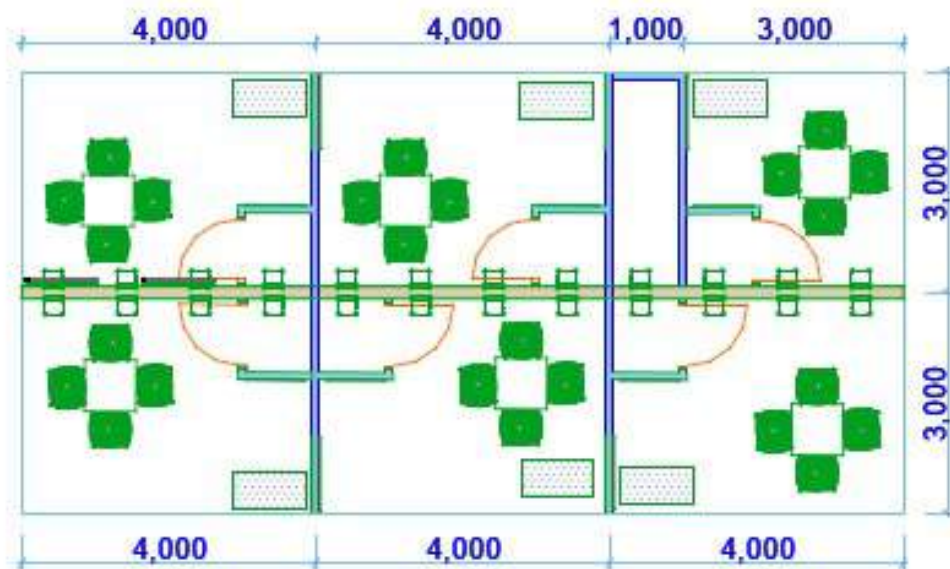

# ITALIAN PAVILION

@

2023

General plan

General plan

Cube  
"ITALIA"

H 100 cm

Cube ITA position

booth socket position

*the graphic panels in the booths is only for example*

*the graphic panels in the booths is only for example*

*the graphic panels in the booths is only for example*

*the graphic panels in the booths is only for example*

**2a**\_Back Panel (400 cm)

**2b**\_Storeroom Panel (250 cm)

**2d**\_Partition Panel (250 cm)

-

LIGHT BOX for  
company name's (60 x 60 cm)

ONLY FOR EXAMPLE - the measures are only approximate

ONLY FOR EXAMPLE - the measures are only approximate

wall with storage

n. 10 DISPLAY RACK ONLY FOR 5 booth

fixed to the wall

only for example

marble slab

made of tubular steel minimal 0,13' x 0,13' x 0,013' (40 x 40 x 4 mm)  
aluminum colour

Structure boxlight d ("2b" 250 cm) with strip  
led inside high resolution, printed backlit  
company logo