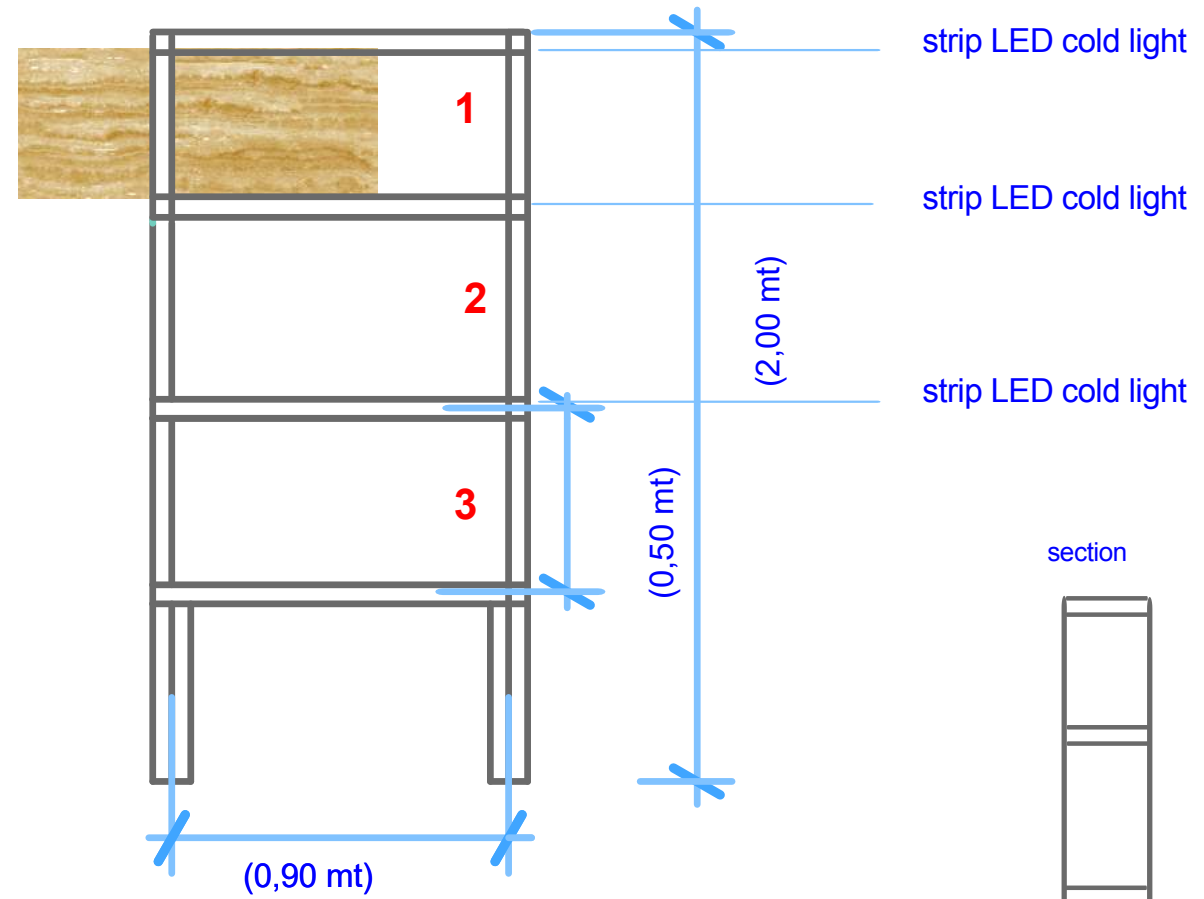

**2a**\_Back Panel (400 cm)

**2b**\_Storeroom Panel (250 cm)

**2d**\_Partition Panel (250 cm)

-

LIGHT BOX for  
company name's (60 x 60 cm)

ONLY FOR EXAMPLE - the measures are only approximate

ONLY FOR EXAMPLE - the measures are only approximate

wall with storage

n. 10 DISPLAY RACK ONLY FOR 5 booth

fixed to the wall

only for example

marble slab

made of tubular steel minimal 0,13' x 0,13' x 0,013' (40 x 40 x 4 mm)  
aluminum colour

Structure boxlight d ("2b" 250 cm) with strip  
led inside high resolution, printed backlit  
company logo