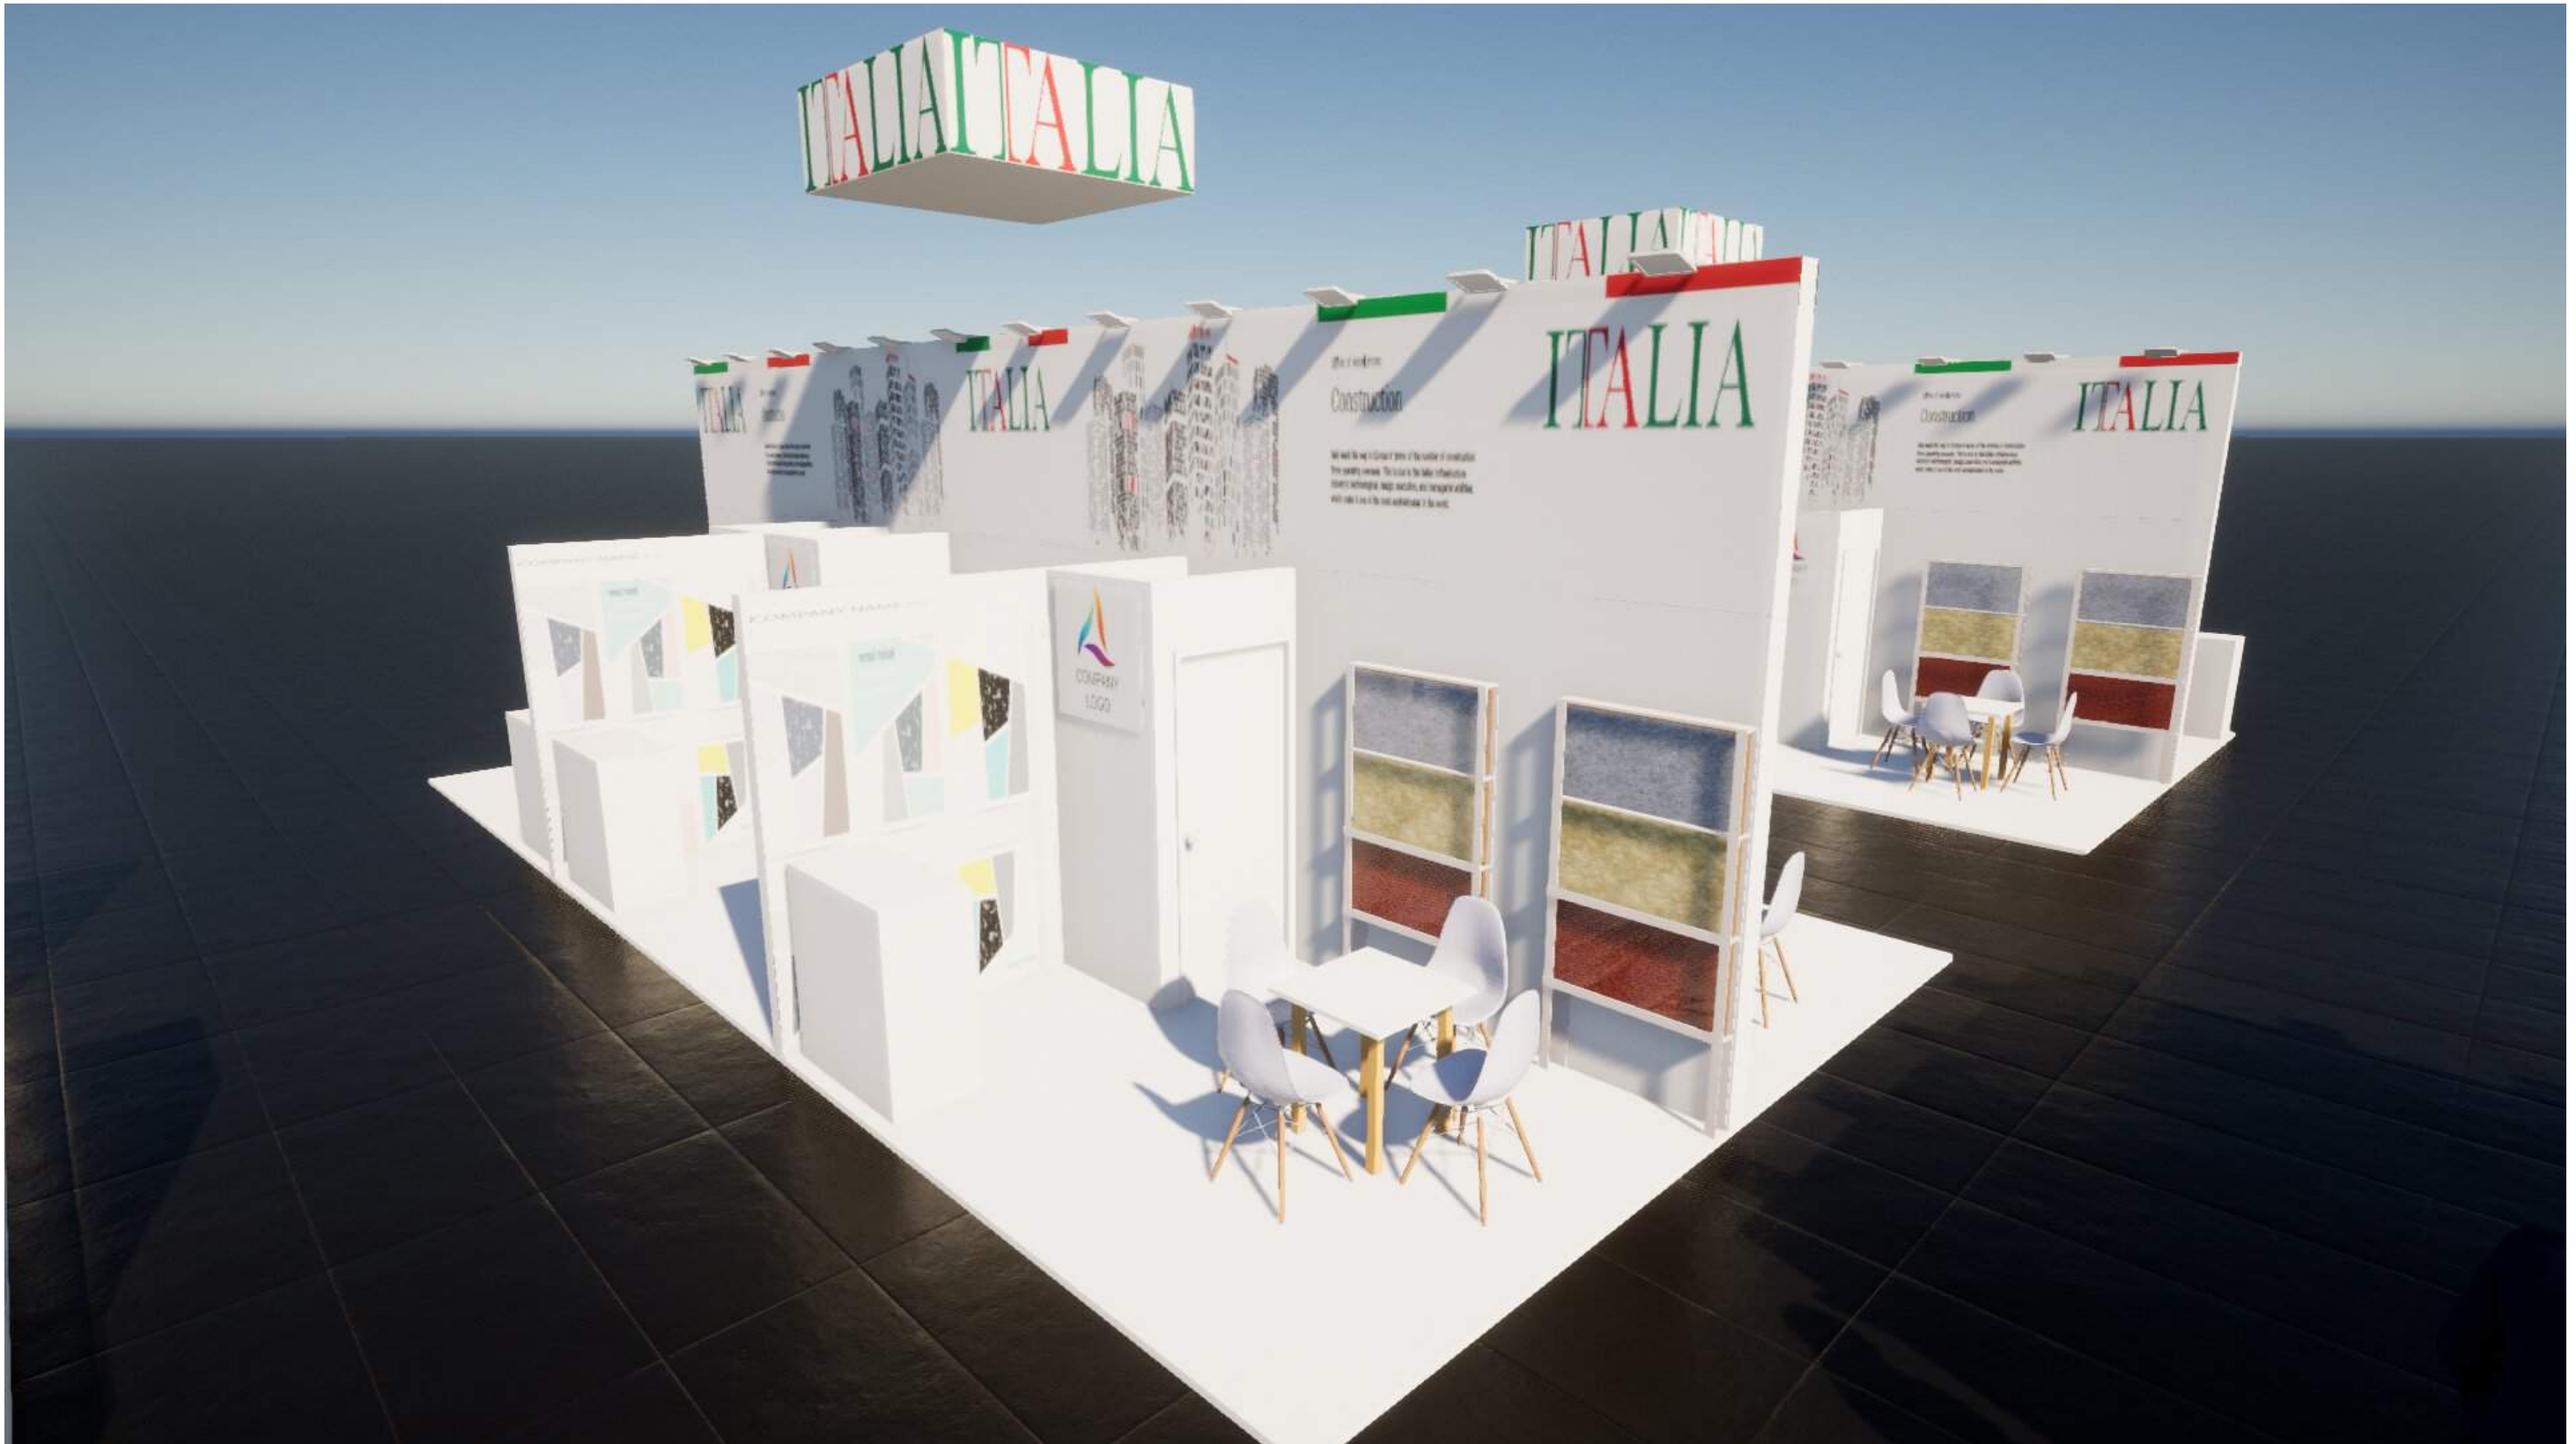

the graphic panels in the booths is only for example