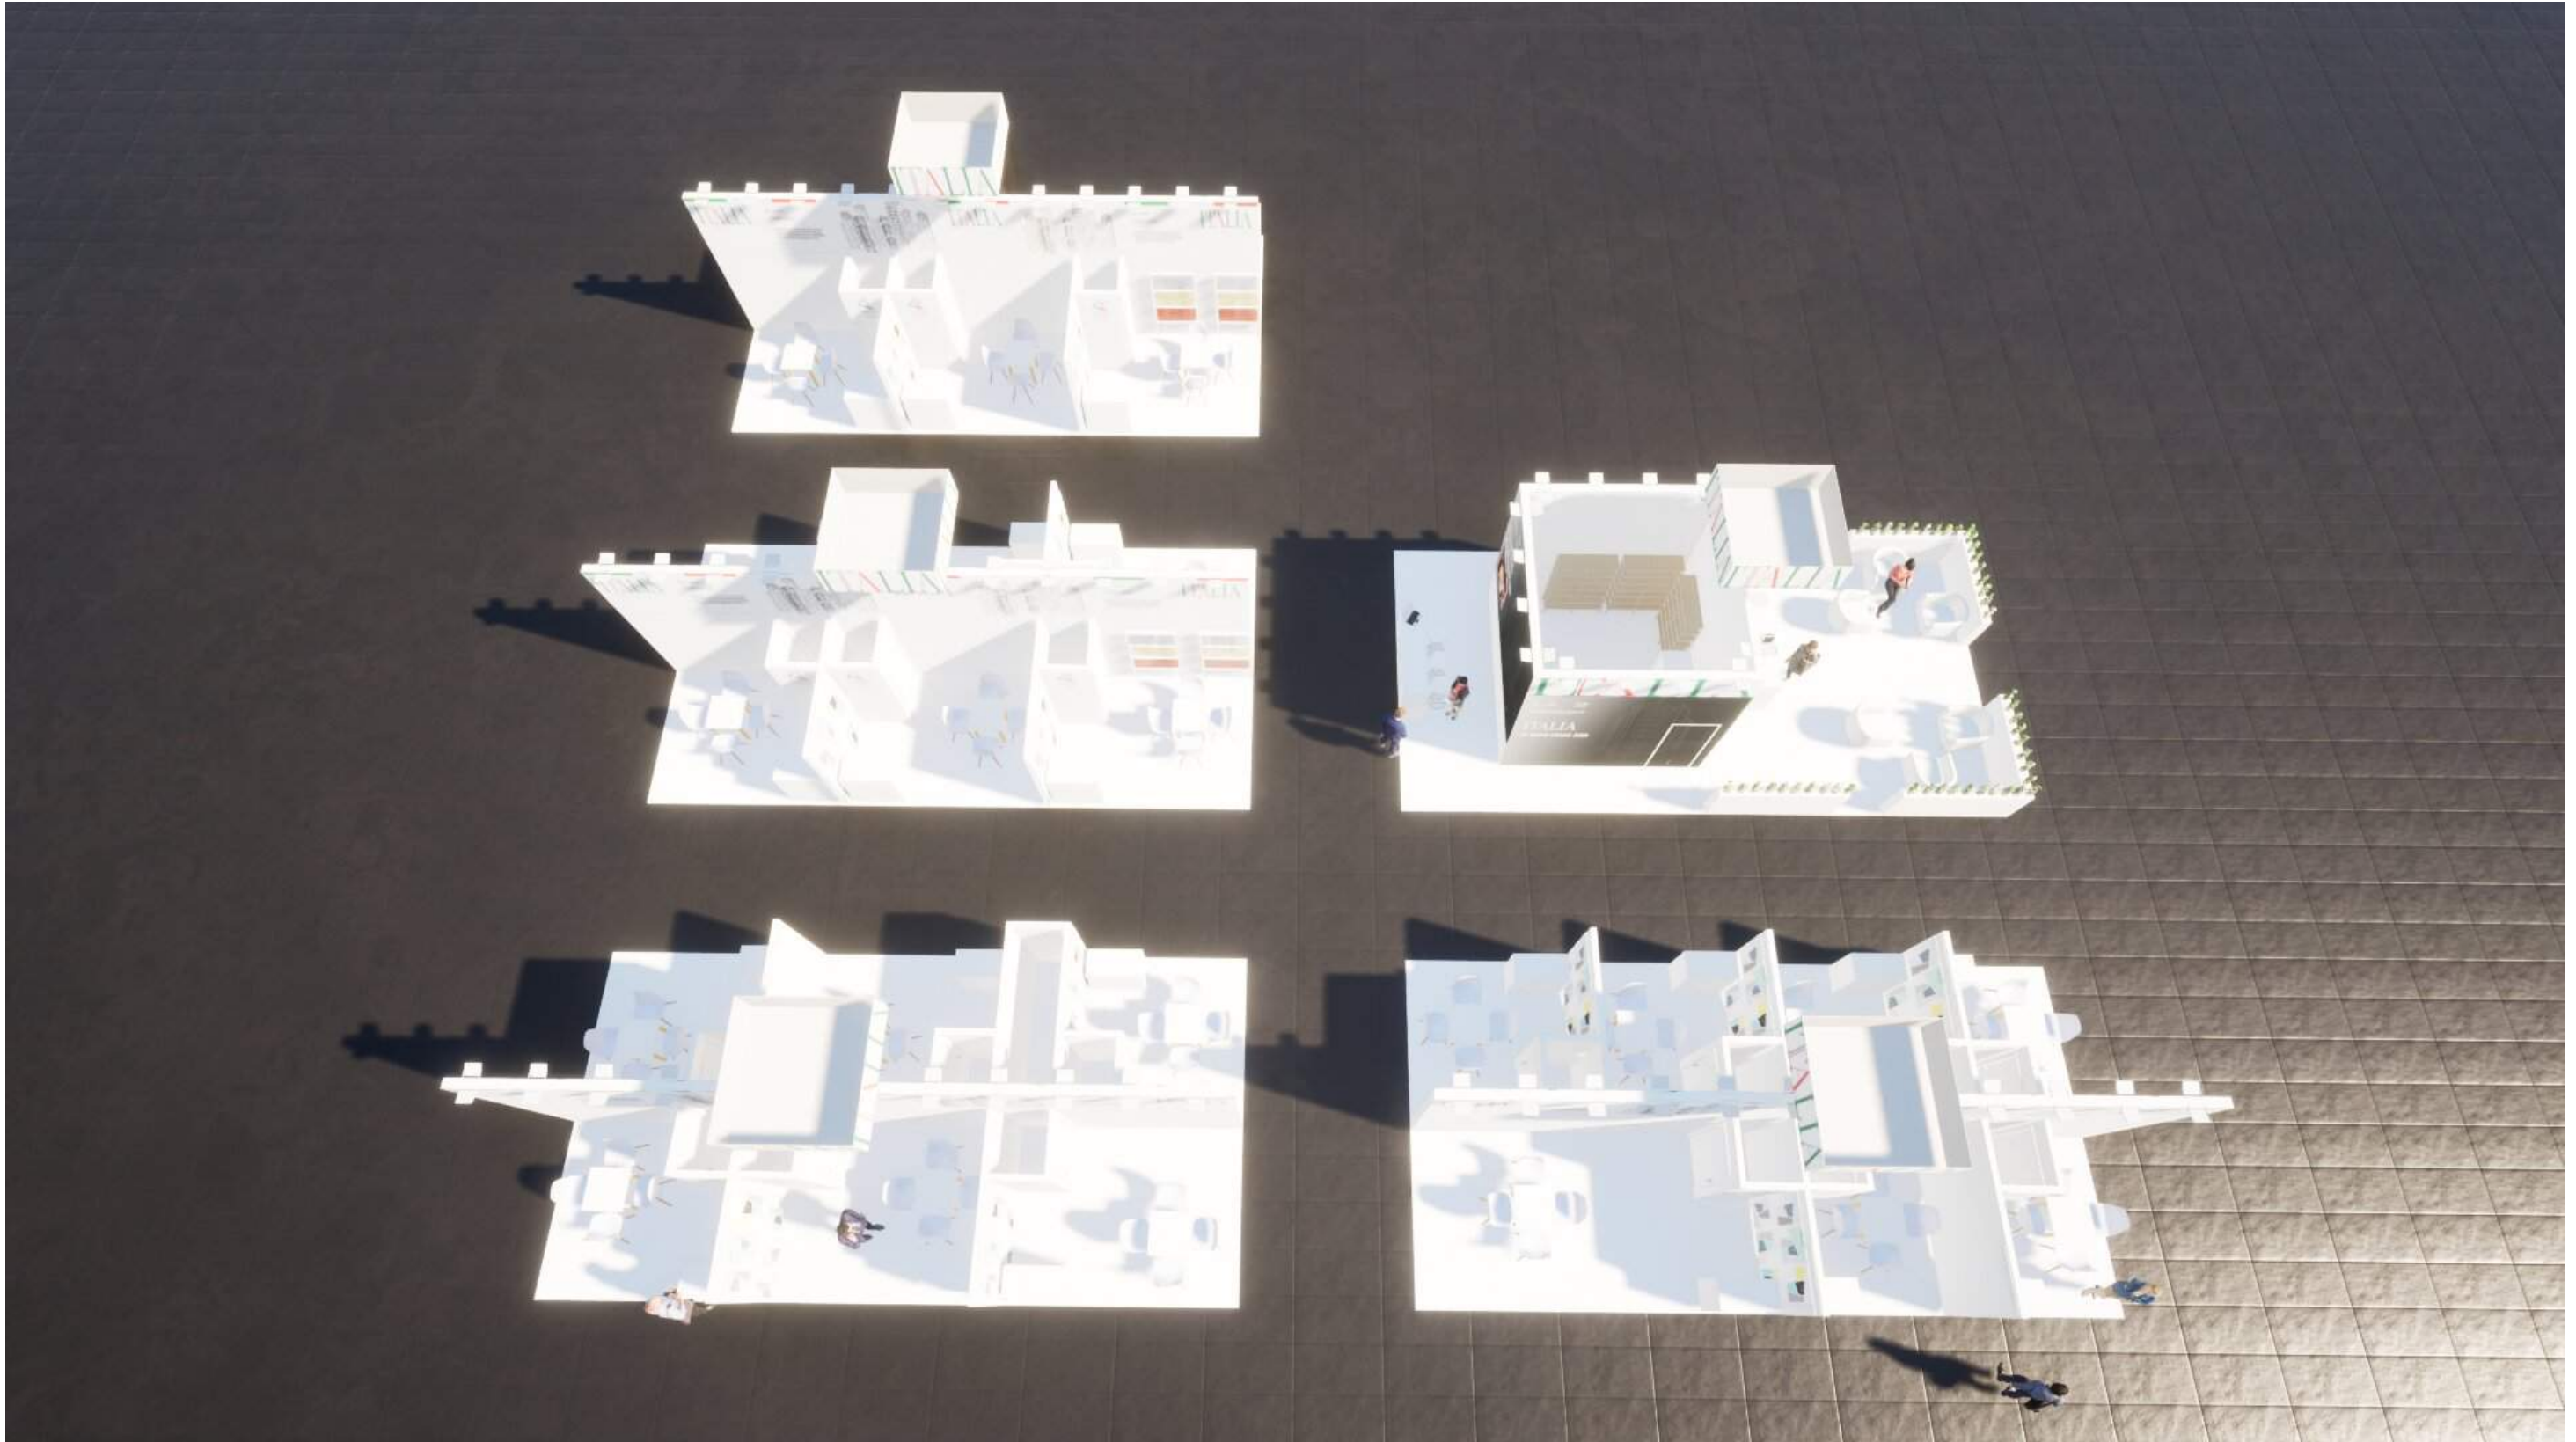

booth socket position

*the graphic panels in the booths is only for example*

*the graphic panels in the booths is only for example*

*the graphic panels in the booths is only for example*

*the graphic panels in the booths is only for example*

**2a**\_Back Panel (400 cm)

**2b**\_Storeroom Panel (250 cm)

**2d**\_Partition Panel (250 cm)

-

LIGHT BOX for  
company name's (60 x 60 cm)

ONLY FOR EXAMPLE - the measures are only approximate

ONLY FOR EXAMPLE - the measures are only approximate