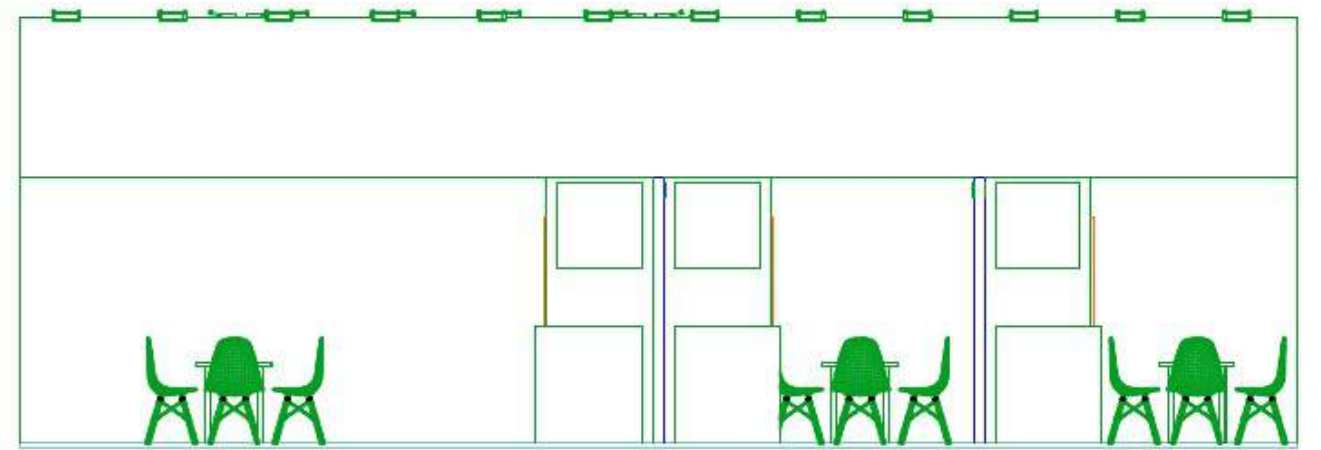

# ITALIAN PAVILION

@

2023

General plan

General plan

Cube  
"ITALIA"

H 100 cm

Cube ITA position

booth socket position

*the graphic panels in the booths is only for example*

*the graphic panels in the booths is only for example*

*the graphic panels in the booths is only for example*

*the graphic panels in the booths is only for example*

**2a**\_Back Panel (400 cm)

**2b**\_Storeroom Panel (250 cm)

**2d**\_Partition Panel (250 cm)

-

LIGHT BOX for  
company name's (60 x 60 cm)

ONLY FOR EXAMPLE - the measures are only approximate

ONLY FOR EXAMPLE - the measures are only approximate

wall with storage

n. 10 DISPLAY RACK ONLY FOR 5 booth

fixed to the wall

only for example

marble slab

made of tubular steel minimal 0,13' x 0,13' x 0,013' (40 x 40 x 4 mm)  
aluminum colour

Structure boxlight d ("2b" 250 cm) with strip  
led inside high resolution, printed backlit  
company logo