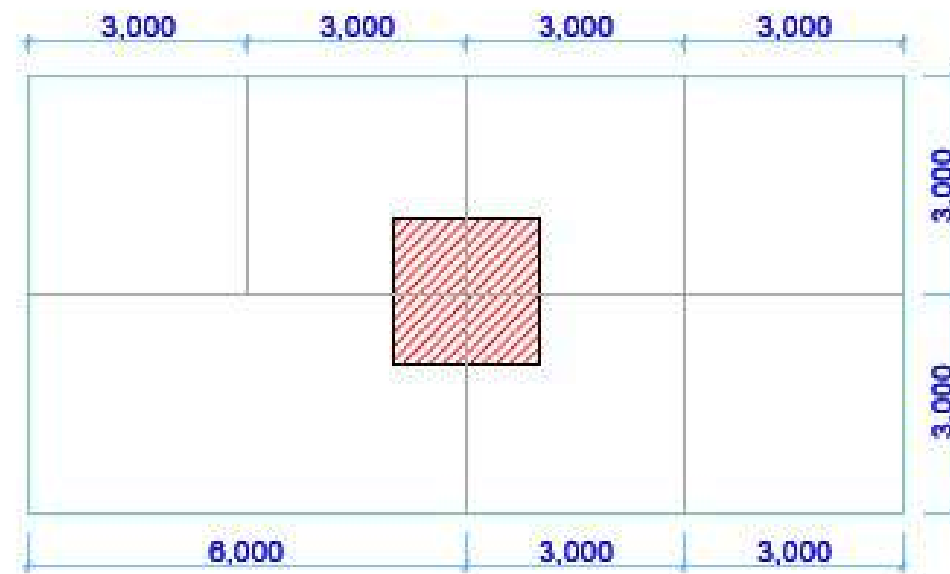

# ITALIAN PAVILION

@

2023

General plan

General plan

Cube  
"ITALIA"

H 100 cm

Cube ITA position

booth socket position

*the graphic panels in the booths is only for example*

*the graphic panels in the booths is only for example*

*the graphic panels in the booths is only for example*

*the graphic panels in the booths is only for example*

**2a**\_Back Panel (400 cm)

**2b**\_Storeroom Panel (250 cm)

**2d**\_Partition Panel (250 cm)

-

LIGHT BOX for  
company name's (60 x 60 cm)

ONLY FOR EXAMPLE - the measures are only approximate

ONLY FOR EXAMPLE - the measures are only approximate

wall with storage

n. 10 DISPLAY RACK ONLY FOR 5 booth

fixed to the wall

only for example

marble slab

made of tubular steel minimal 0,13' x 0,13' x 0,013' (40 x 40 x 4 mm)  
aluminum colour

Structure boxlight d ("2b" 250 cm) with strip  
led inside high resolution, printed backlit  
company logo