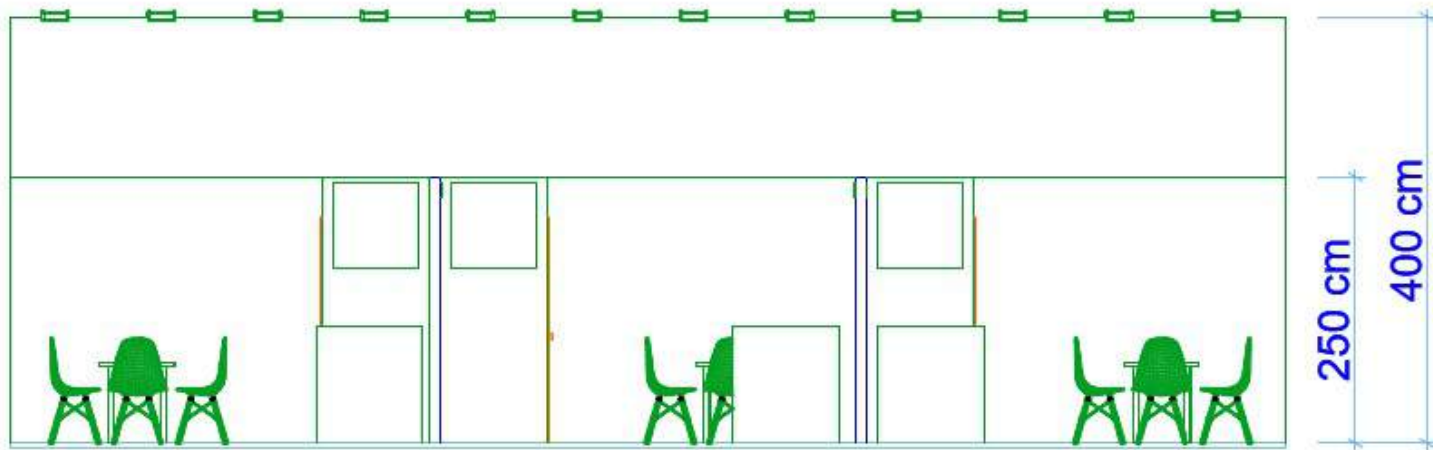

# ITALIAN PAVILION

@

2023

General plan

General plan

Cube  
"ITALIA"

H 100 cm

Cube ITA position

booth socket position

*the graphic panels in the booths is only for example*

*the graphic panels in the booths is only for example*

*the graphic panels in the booths is only for example*

*the graphic panels in the booths is only for example*

**2a**\_Back Panel (400 cm)

**2b**\_Storeroom Panel (250 cm)

**2d**\_Partition Panel (250 cm)

-

LIGHT BOX for  
company name's (60 x 60 cm)

ONLY FOR EXAMPLE - the measures are only approximate

ONLY FOR EXAMPLE - the measures are only approximate

wall with storage

n. 10 DISPLAY RACK ONLY FOR 5 booth

fixed to the wall

only for example

marble slab

made of tubular steel minimal 0,13' x 0,13' x 0,013' (40 x 40 x 4 mm)  
aluminum colour

Structure boxlight d ("2b" 250 cm) with strip  
led inside high resolution, printed backlit  
company logo