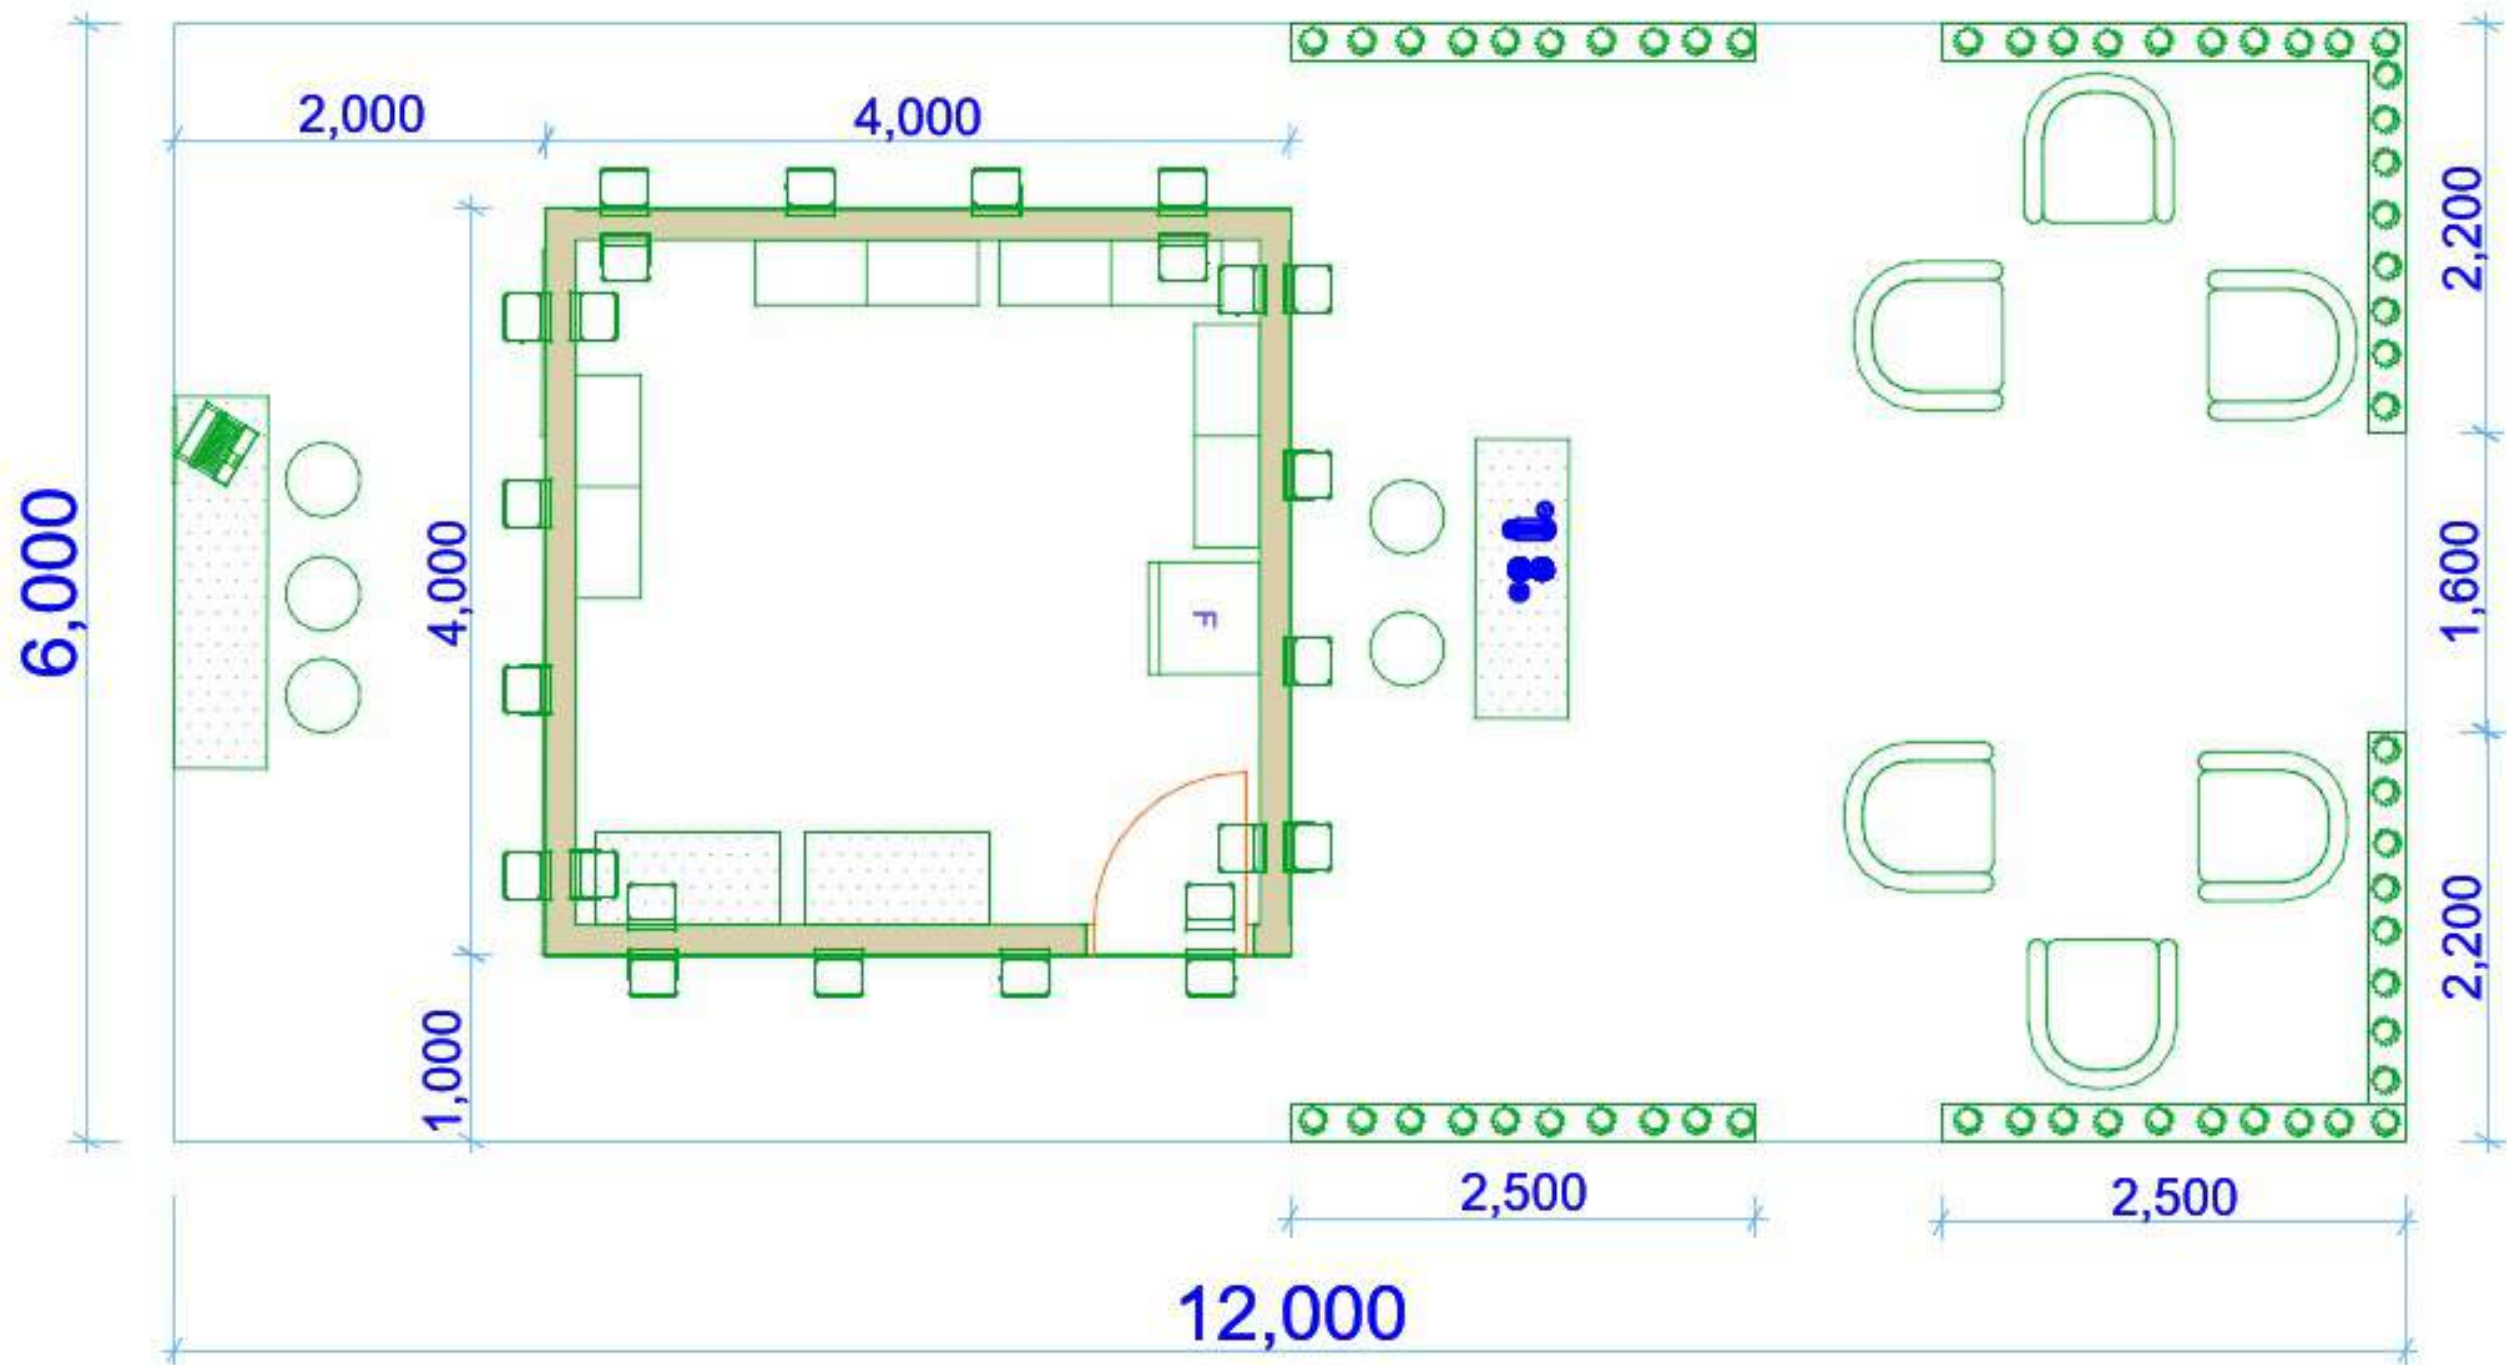

# ITALIAN PAVILION

@

2023

General plan

General plan

Cube  
"ITALIA"

H 100 cm

Cube ITA position

booth socket position

*the graphic panels in the booths is only for example*

*the graphic panels in the booths is only for example*

*the graphic panels in the booths is only for example*

*the graphic panels in the booths is only for example*

**2a**\_Back Panel (400 cm)

**2b**\_Storeroom Panel (250 cm)

**2d**\_Partition Panel (250 cm)

-

LIGHT BOX for  
company name's (60 x 60 cm)

ONLY FOR EXAMPLE - the measures are only approximate

ONLY FOR EXAMPLE - the measures are only approximate

wall with storage

n. 10 DISPLAY RACK ONLY FOR 5 booth

fixed to the wall

only for example

marble slab

made of tubular steel minimal 0,13' x 0,13' x 0,013' (40 x 40 x 4 mm)  
aluminum colour

Structure boxlight d ("2b" 250 cm) with strip  
led inside high resolution, printed backlit  
company logo