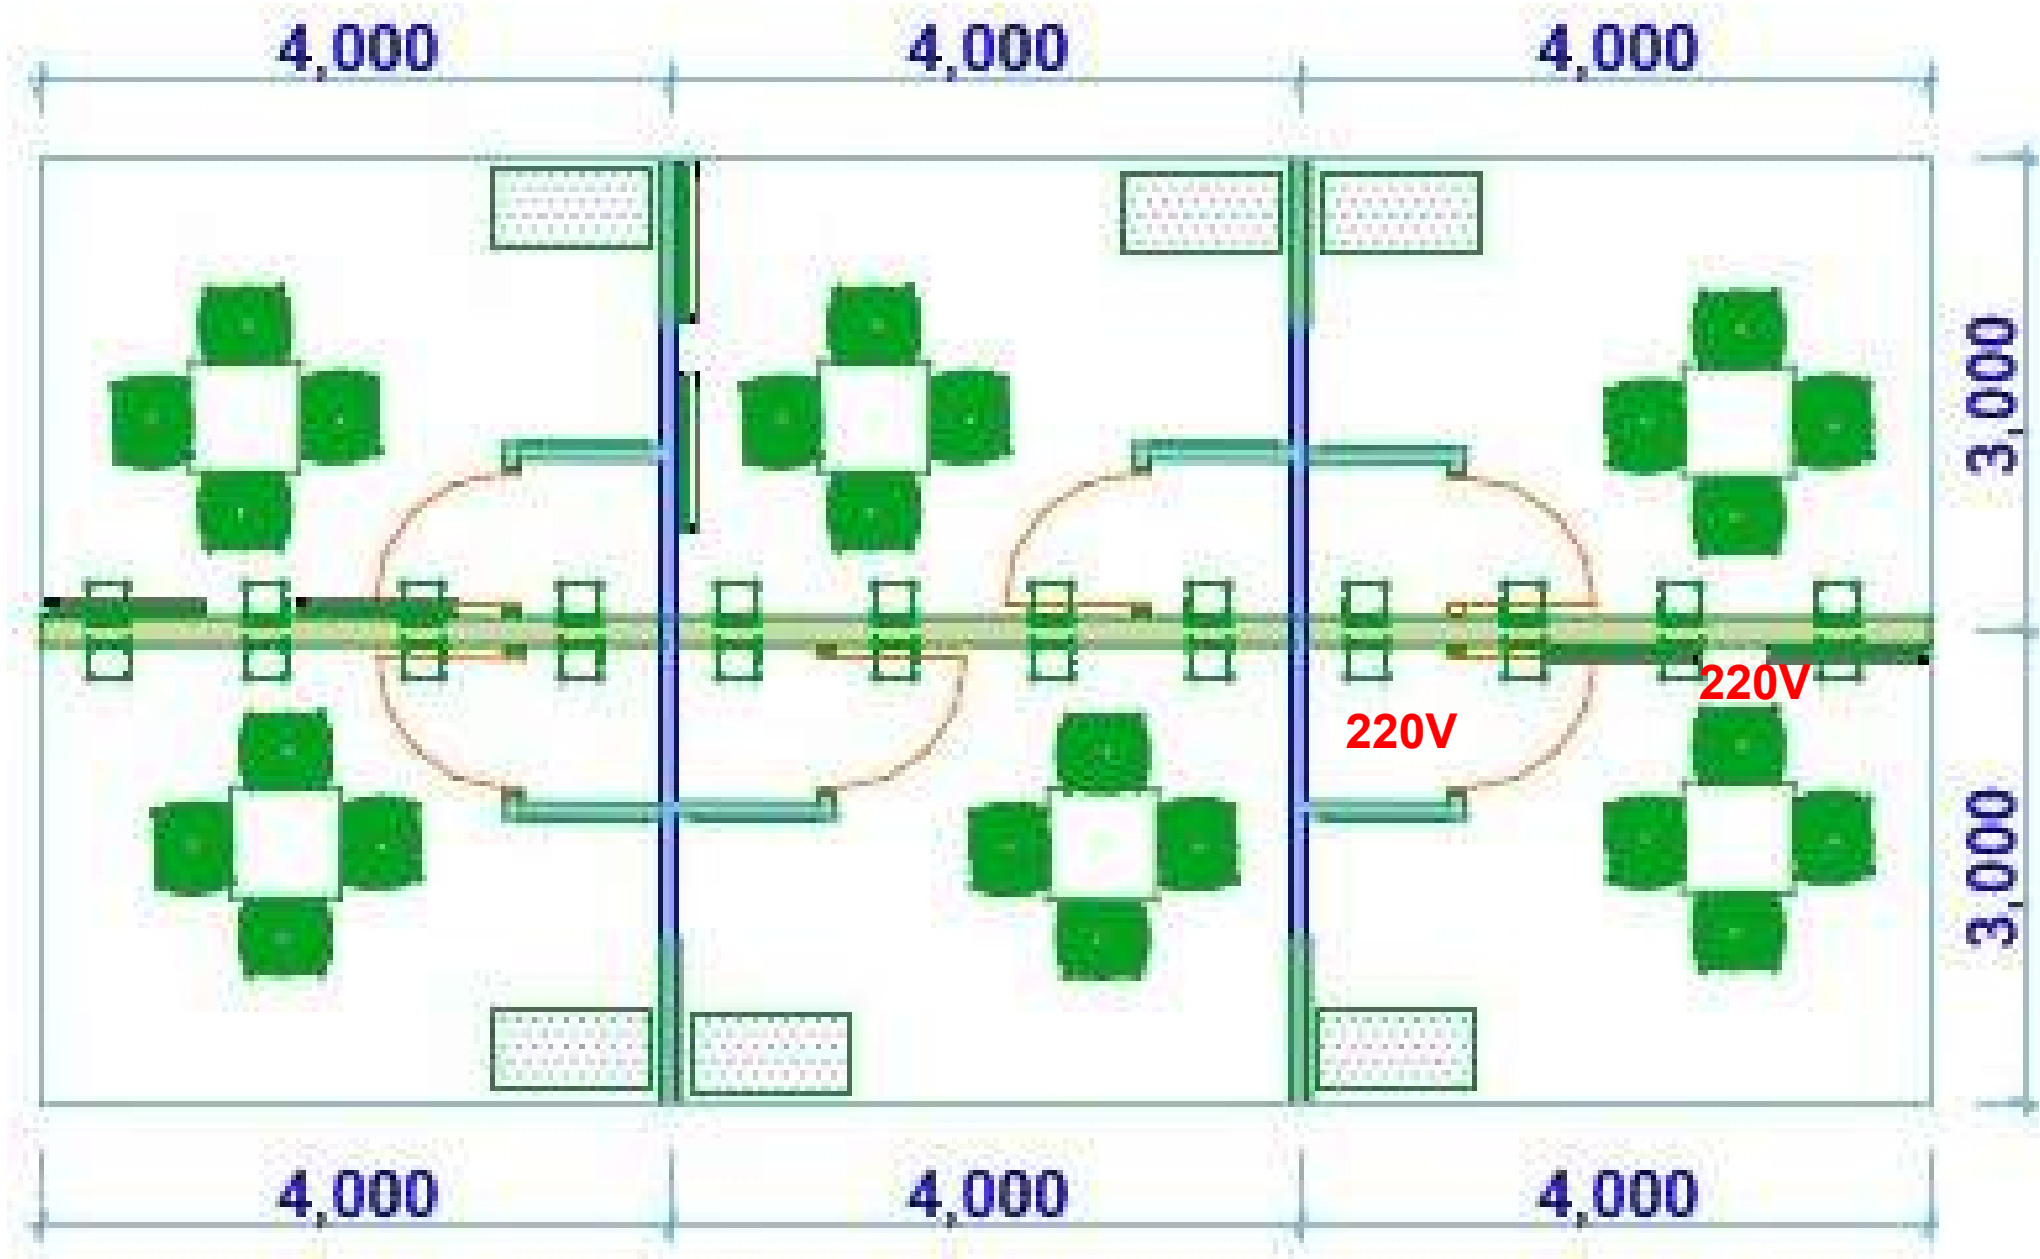

# ITALIAN PAVILION

@

2023

General plan

General plan

Cube  
"ITALIA"

H 100 cm

Cube ITA position

booth socket position

*the graphic panels in the booths is only for example*

*the graphic panels in the booths is only for example*

*the graphic panels in the booths is only for example*

*the graphic panels in the booths is only for example*

**2a**\_Back Panel (400 cm)

**2b**\_Storeroom Panel (250 cm)

**2d**\_Partition Panel (250 cm)

-

LIGHT BOX for  
company name's (60 x 60 cm)

ONLY FOR EXAMPLE - the measures are only approximate

ONLY FOR EXAMPLE - the measures are only approximate

wall with storage

n. 10 DISPLAY RACK ONLY FOR 5 booth

fixed to the wall

only for example

marble slab

made of tubular steel minimal 0,13' x 0,13' x 0,013' (40 x 40 x 4 mm)  
aluminum colour

Structure boxlight d ("2b" 250 cm) with strip  
led inside high resolution, printed backlit  
company logo