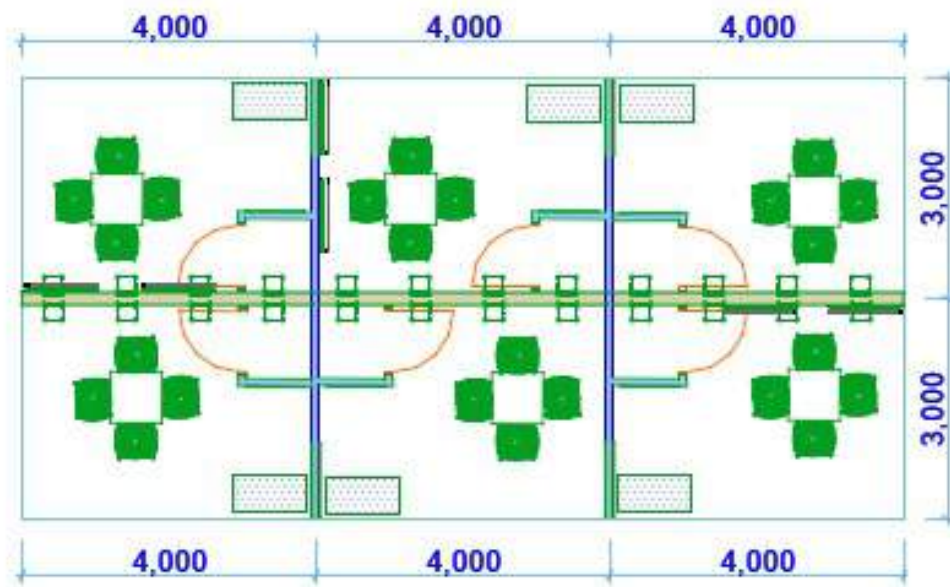

# ITALIAN PAVILION

@

2023

General plan

General plan

Cube  
"ITALIA"

H 100 cm

Cube ITA position

booth socket position

*the graphic panels in the booths is only for example*

*the graphic panels in the booths is only for example*

*the graphic panels in the booths is only for example*

*the graphic panels in the booths is only for example*

**2a**\_Back Panel (400 cm)

**2b**\_Storeroom Panel (250 cm)

**2d**\_Partition Panel (250 cm)

-

LIGHT BOX for  
company name's (60 x 60 cm)

ONLY FOR EXAMPLE - the measures are only approximate

ONLY FOR EXAMPLE - the measures are only approximate

wall with storage

n. 10 DISPLAY RACK ONLY FOR 5 booth

fixed to the wall

only for example

marble slab

made of tubular steel minimal 0,13' x 0,13' x 0,013' (40 x 40 x 4 mm)  
aluminum colour

Structure boxlight d ("2b" 250 cm) with strip  
led inside high resolution, printed backlit  
company logo