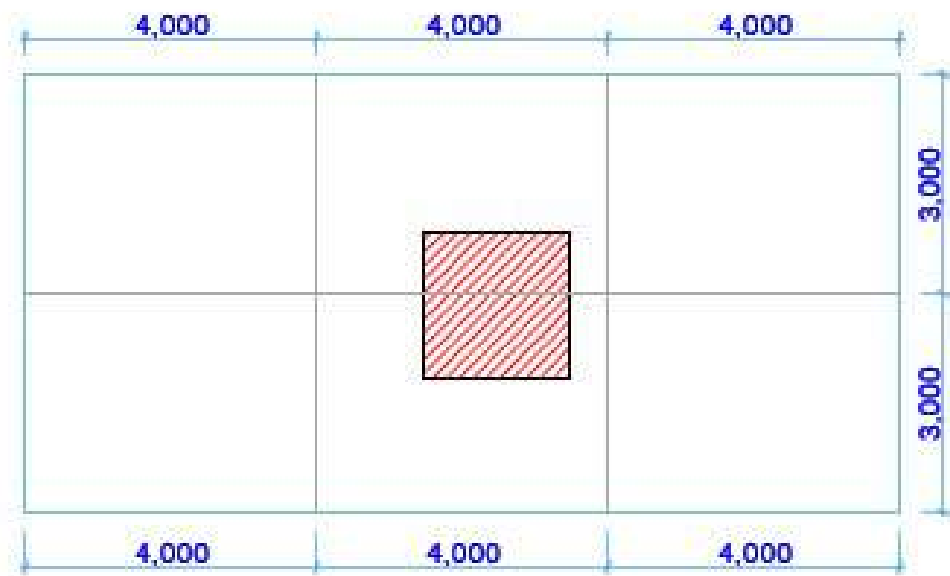

# ITALIAN PAVILION

@

2023

General plan

General plan

Cube  
"ITALIA"

H 100 cm

Cube ITA position

booth socket position

*the graphic panels in the booths is only for example*

*the graphic panels in the booths is only for example*

*the graphic panels in the booths is only for example*

*the graphic panels in the booths is only for example*

**2a**\_Back Panel (400 cm)

**2b**\_Storeroom Panel (250 cm)

**2d**\_Partition Panel (250 cm)

-

LIGHT BOX for  
company name's (60 x 60 cm)

ONLY FOR EXAMPLE - the measures are only approximate

ONLY FOR EXAMPLE - the measures are only approximate

wall with storage

n. 10 DISPLAY RACK ONLY FOR 5 booth

fixed to the wall

only for example

marble slab

made of tubular steel minimal 0,13' x 0,13' x 0,013' (40 x 40 x 4 mm)  
aluminum colour

Structure boxlight d ("2b" 250 cm) with strip  
led inside high resolution, printed backlit  
company logo