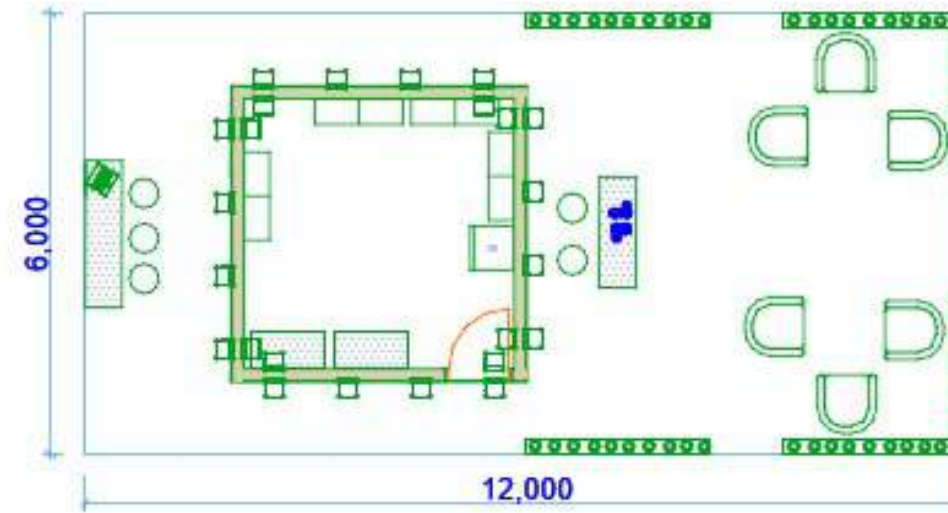

# ITALIAN PAVILION

@

2023

General plan

General plan

Cube  
"ITALIA"

H 100 cm

Cube ITA position

booth socket position

*the graphic panels in the booths is only for example*

*the graphic panels in the booths is only for example*

*the graphic panels in the booths is only for example*

*the graphic panels in the booths is only for example*

**2a**\_Back Panel (400 cm)

**2b**\_Storeroom Panel (250 cm)

**2d**\_Partition Panel (250 cm)

-

LIGHT BOX for  
company name's (60 x 60 cm)

ONLY FOR EXAMPLE - the measures are only approximate

ONLY FOR EXAMPLE - the measures are only approximate

wall with storage

n. 10 DISPLAY RACK ONLY FOR 5 booth

fixed to the wall

only for example

marble slab

made of tubular steel minimal 0,13' x 0,13' x 0,013' (40 x 40 x 4 mm)  
aluminum colour

Structure boxlight d ("2b" 250 cm) with strip  
led inside high resolution, printed backlit  
company logo