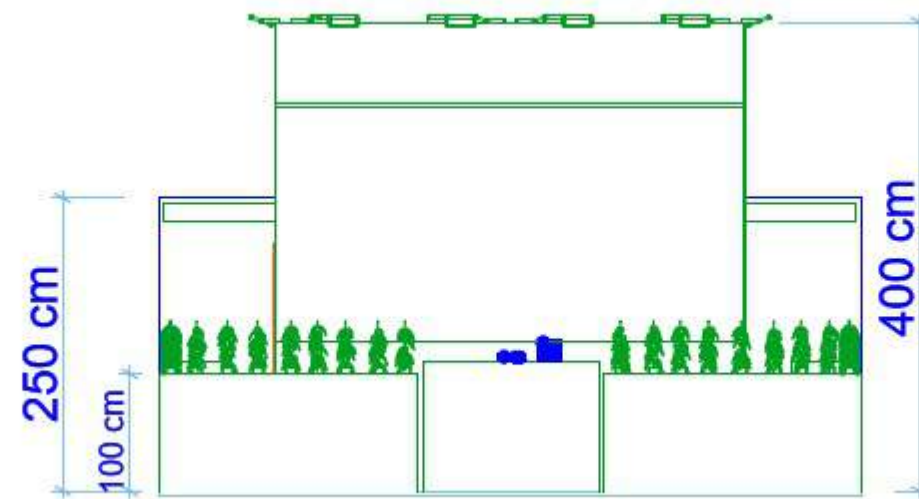

# ITALIAN PAVILION

@

2023

General plan

General plan

Cube  
"ITALIA"

H 100 cm

Cube ITA position

booth socket position

*the graphic panels in the booths is only for example*

*the graphic panels in the booths is only for example*

*the graphic panels in the booths is only for example*

*the graphic panels in the booths is only for example*

**2a**\_Back Panel (400 cm)

**2b**\_Storeroom Panel (250 cm)

**2d**\_Partition Panel (250 cm)

-

LIGHT BOX for  
company name's (60 x 60 cm)

ONLY FOR EXAMPLE - the measures are only approximate

ONLY FOR EXAMPLE - the measures are only approximate

wall with storage

n. 10 DISPLAY RACK ONLY FOR 5 booth

fixed to the wall

only for example

marble slab

made of tubular steel minimal 0,13' x 0,13' x 0,013' (40 x 40 x 4 mm)  
aluminum colour

Structure boxlight d ("2b" 250 cm) with strip  
led inside high resolution, printed backlit  
company logo