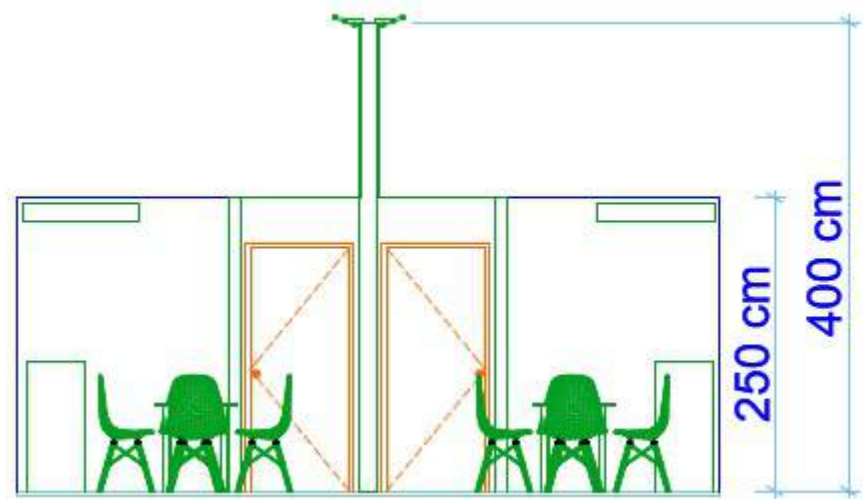

# ITALIAN PAVILION

@

2023

General plan

General plan

Cube  
"ITALIA"

H 100 cm

Cube ITA position

booth socket position

*the graphic panels in the booths is only for example*

*the graphic panels in the booths is only for example*

*the graphic panels in the booths is only for example*

*the graphic panels in the booths is only for example*

**2a**\_Back Panel (400 cm)

**2b**\_Storeroom Panel (250 cm)

**2d**\_Partition Panel (250 cm)

-

LIGHT BOX for  
company name's (60 x 60 cm)

ONLY FOR EXAMPLE - the measures are only approximate

ONLY FOR EXAMPLE - the measures are only approximate

wall with storage

n. 10 DISPLAY RACK ONLY FOR 5 booth

fixed to the wall

only for example

marble slab

made of tubular steel minimal 0,13' x 0,13' x 0,013' (40 x 40 x 4 mm)  
aluminum colour

Structure boxlight d ("2b" 250 cm) with strip  
led inside high resolution, printed backlit  
company logo