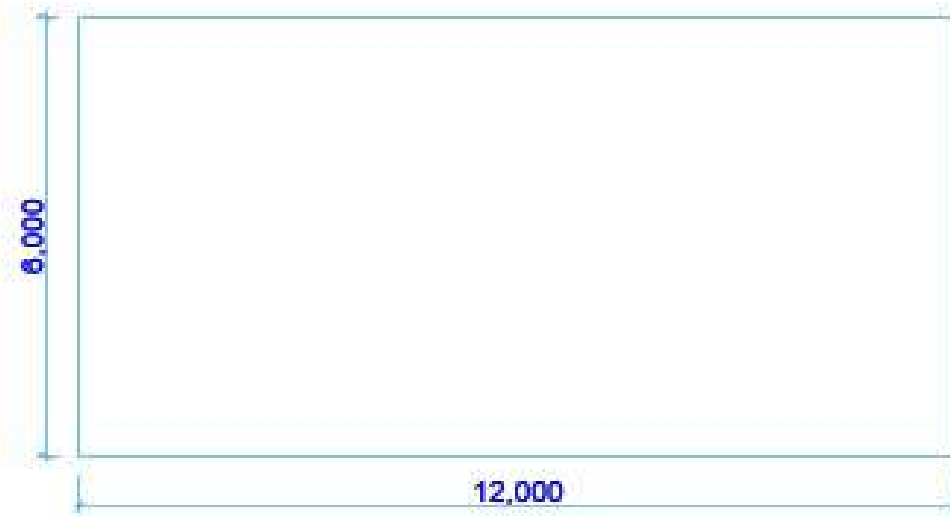

# ITALIAN PAVILION

@

2023

General plan

General plan

Cube  
"ITALIA"

H 100 cm

Cube ITA position

**2a**\_Back Panel (400 cm)

**2b**\_Storeroom Panel (250 cm)

**2d**\_Partition Panel (250 cm)

-

LIGHT BOX for  
company name's (60 x 60 cm)

ONLY FOR EXAMPLE - the measures are only approximate

ONLY FOR EXAMPLE - the measures are only approximate

wall with storage

n. 10 DISPLAY RACK ONLY FOR 5 booth

fixed to the wall

only for example

marble slab

made of tubular steel minimal 0,13' x 0,13' x 0,013' (40 x 40 x 4 mm)  
aluminum colour

Structure boxlight d ("2b" 250 cm) with strip  
led inside high resolution, printed backlit  
company logo