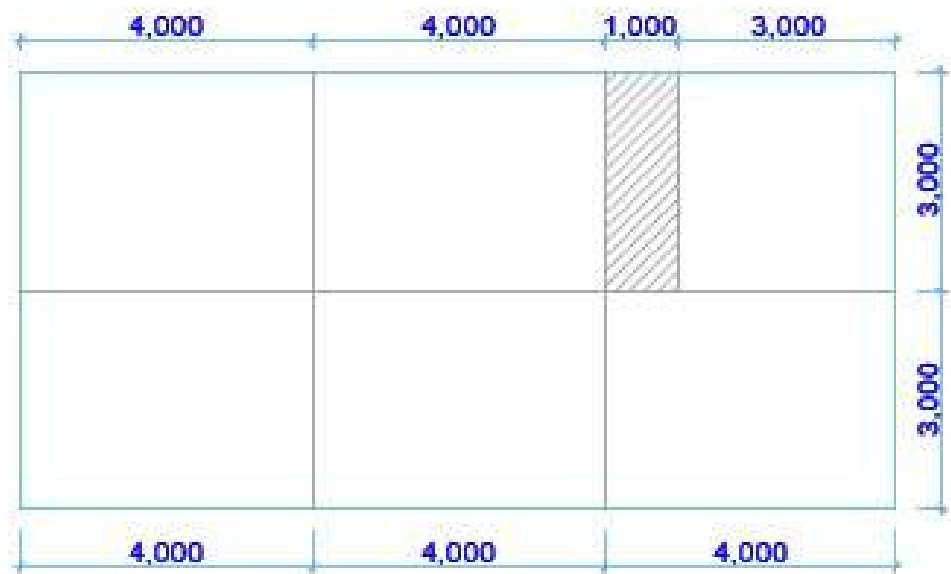

# ITALIAN PAVILION

@

2023

General plan

General plan

Cube  
"ITALIA"

H 100 cm

Cube ITA position

**2a**\_Back Panel (400 cm)

**2b**\_Storeroom Panel (250 cm)

**2d**\_Partition Panel (250 cm)

-

LIGHT BOX for  
company name's (60 x 60 cm)

ONLY FOR EXAMPLE - the measures are only approximate

ONLY FOR EXAMPLE - the measures are only approximate

wall with storage

n. 10 DISPLAY RACK ONLY FOR 5 booth

fixed to the wall

only for example

marble slab

made of tubular steel minimal 0,13' x 0,13' x 0,013' (40 x 40 x 4 mm)  
aluminum colour

Structure boxlight d ("2b" 250 cm) with strip  
led inside high resolution, printed backlit  
company logo