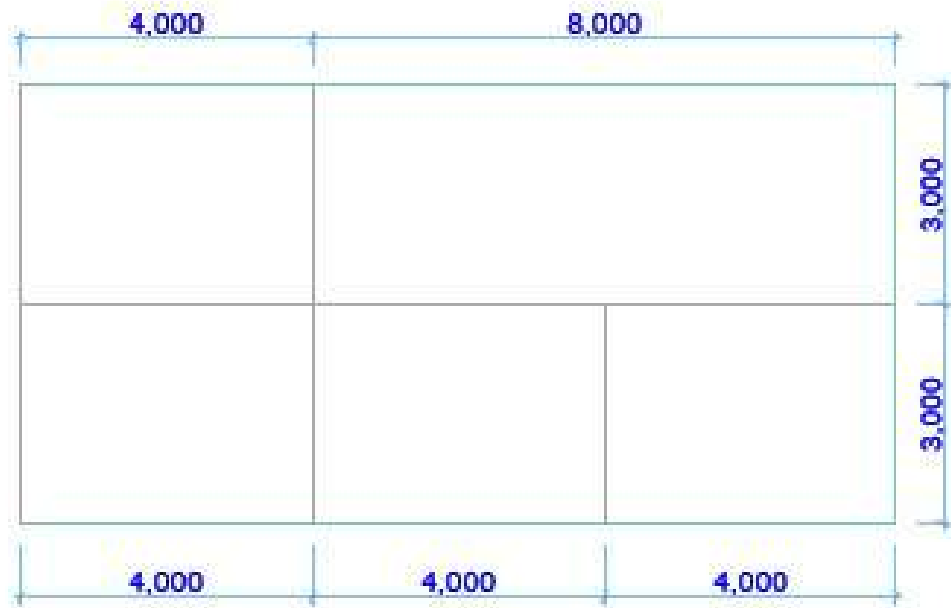

# ITALIAN PAVILION

@

2023

General plan

General plan

Cube  
"ITALIA"

H 100 cm

Cube ITA position

**2a**\_Back Panel (400 cm)

**2b**\_Storeroom Panel (250 cm)

**2d**\_Partition Panel (250 cm)

-

LIGHT BOX for  
company name's (60 x 60 cm)

ONLY FOR EXAMPLE - the measures are only approximate

ONLY FOR EXAMPLE - the measures are only approximate

wall with storage

n. 10 DISPLAY RACK ONLY FOR 5 booth

fixed to the wall

only for example

marble slab

made of tubular steel minimal 0,13' x 0,13' x 0,013' (40 x 40 x 4 mm)  
aluminum colour

Structure boxlight d ("2b" 250 cm) with strip  
led inside high resolution, printed backlit  
company logo