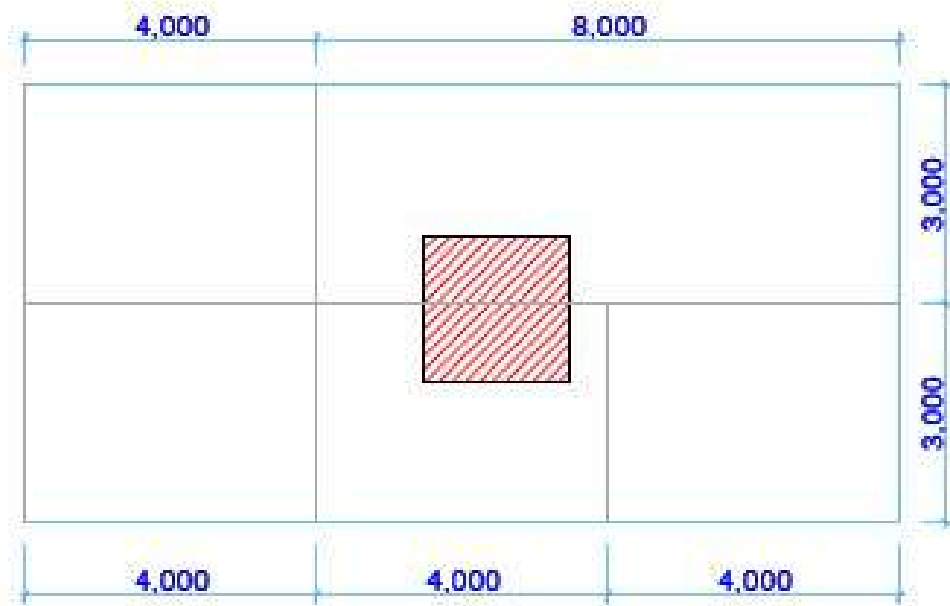

# ITALIAN PAVILION

@

2023

General plan

General plan

Cube  
"ITALIA"

H 100 cm

Cube ITA position

booth socket position

*the graphic panels in the booths is only for example*

*the graphic panels in the booths is only for example*

*the graphic panels in the booths is only for example*

*the graphic panels in the booths is only for example*

**2a**\_Back Panel (400 cm)

**2b**\_Storeroom Panel (250 cm)

**2d**\_Partition Panel (250 cm)

-

LIGHT BOX for  
company name's (60 x 60 cm)

ONLY FOR EXAMPLE - the measures are only approximate

ONLY FOR EXAMPLE - the measures are only approximate

wall with storage

n. 10 DISPLAY RACK ONLY FOR 5 booth

fixed to the wall

only for example

marble slab

made of tubular steel minimal 0,13' x 0,13' x 0,013' (40 x 40 x 4 mm)  
aluminum colour

Structure boxlight d ("2b" 250 cm) with strip  
led inside high resolution, printed backlit  
company logo