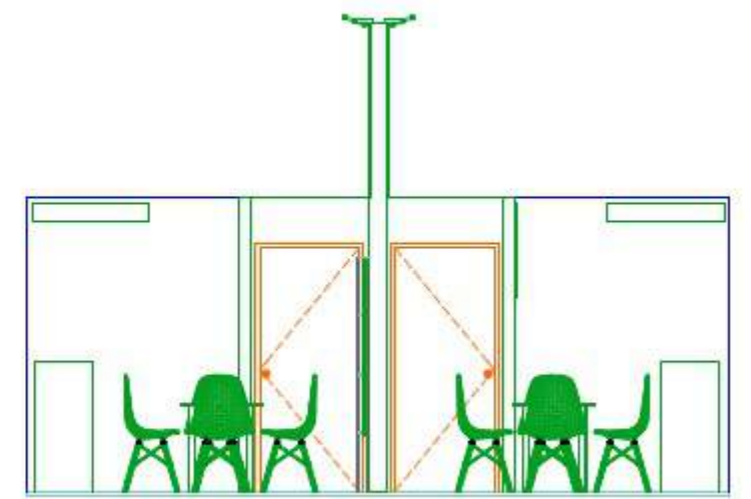

# ITALIAN PAVILION

@

2023

General plan

General plan

Cube  
"ITALIA"

H 100 cm

Cube ITA position

booth socket position

*the graphic panels in the booths is only for example*

*the graphic panels in the booths is only for example*

*the graphic panels in the booths is only for example*

*the graphic panels in the booths is only for example*

**2a**\_Back Panel (400 cm)

**2b**\_Storeroom Panel (250 cm)

**2d**\_Partition Panel (250 cm)

-

LIGHT BOX for  
company name's (60 x 60 cm)

ONLY FOR EXAMPLE - the measures are only approximate

ONLY FOR EXAMPLE - the measures are only approximate

wall with storage

n. 10 DISPLAY RACK ONLY FOR 5 booth

fixed to the wall

only for example

marble slab

made of tubular steel minimal 0,13' x 0,13' x 0,013' (40 x 40 x 4 mm)  
aluminum colour

Structure boxlight d ("2b" 250 cm) with strip  
led inside high resolution, printed backlit  
company logo