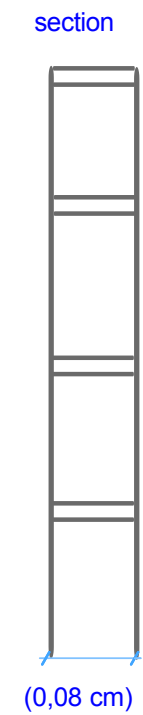

# ITALIAN PAVILION

@

2023

General plan

General plan

Cube  
"ITALIA"

H 100 cm

Cube ITA position

booth socket position

*the graphic panels in the booths is only for example*

*the graphic panels in the booths is only for example*

*the graphic panels in the booths is only for example*

*the graphic panels in the booths is only for example*

**2a**\_Back Panel (400 cm)

**2b**\_Storeroom Panel (250 cm)

**2d**\_Partition Panel (250 cm)

-

LIGHT BOX for  
company name's (60 x 60 cm)

ONLY FOR EXAMPLE - the measures are only approximate

ONLY FOR EXAMPLE - the measures are only approximate

wall with storage

n. 10 DISPLAY RACK ONLY FOR 5 booth

fixed to the wall

only for example

marble slab

made of tubular steel minimal 0,13' x 0,13' x 0,013' (40 x 40 x 4 mm)  
aluminum colour

Structure boxlight d ("2b" 250 cm) with strip  
led inside high resolution, printed backlit  
company logo