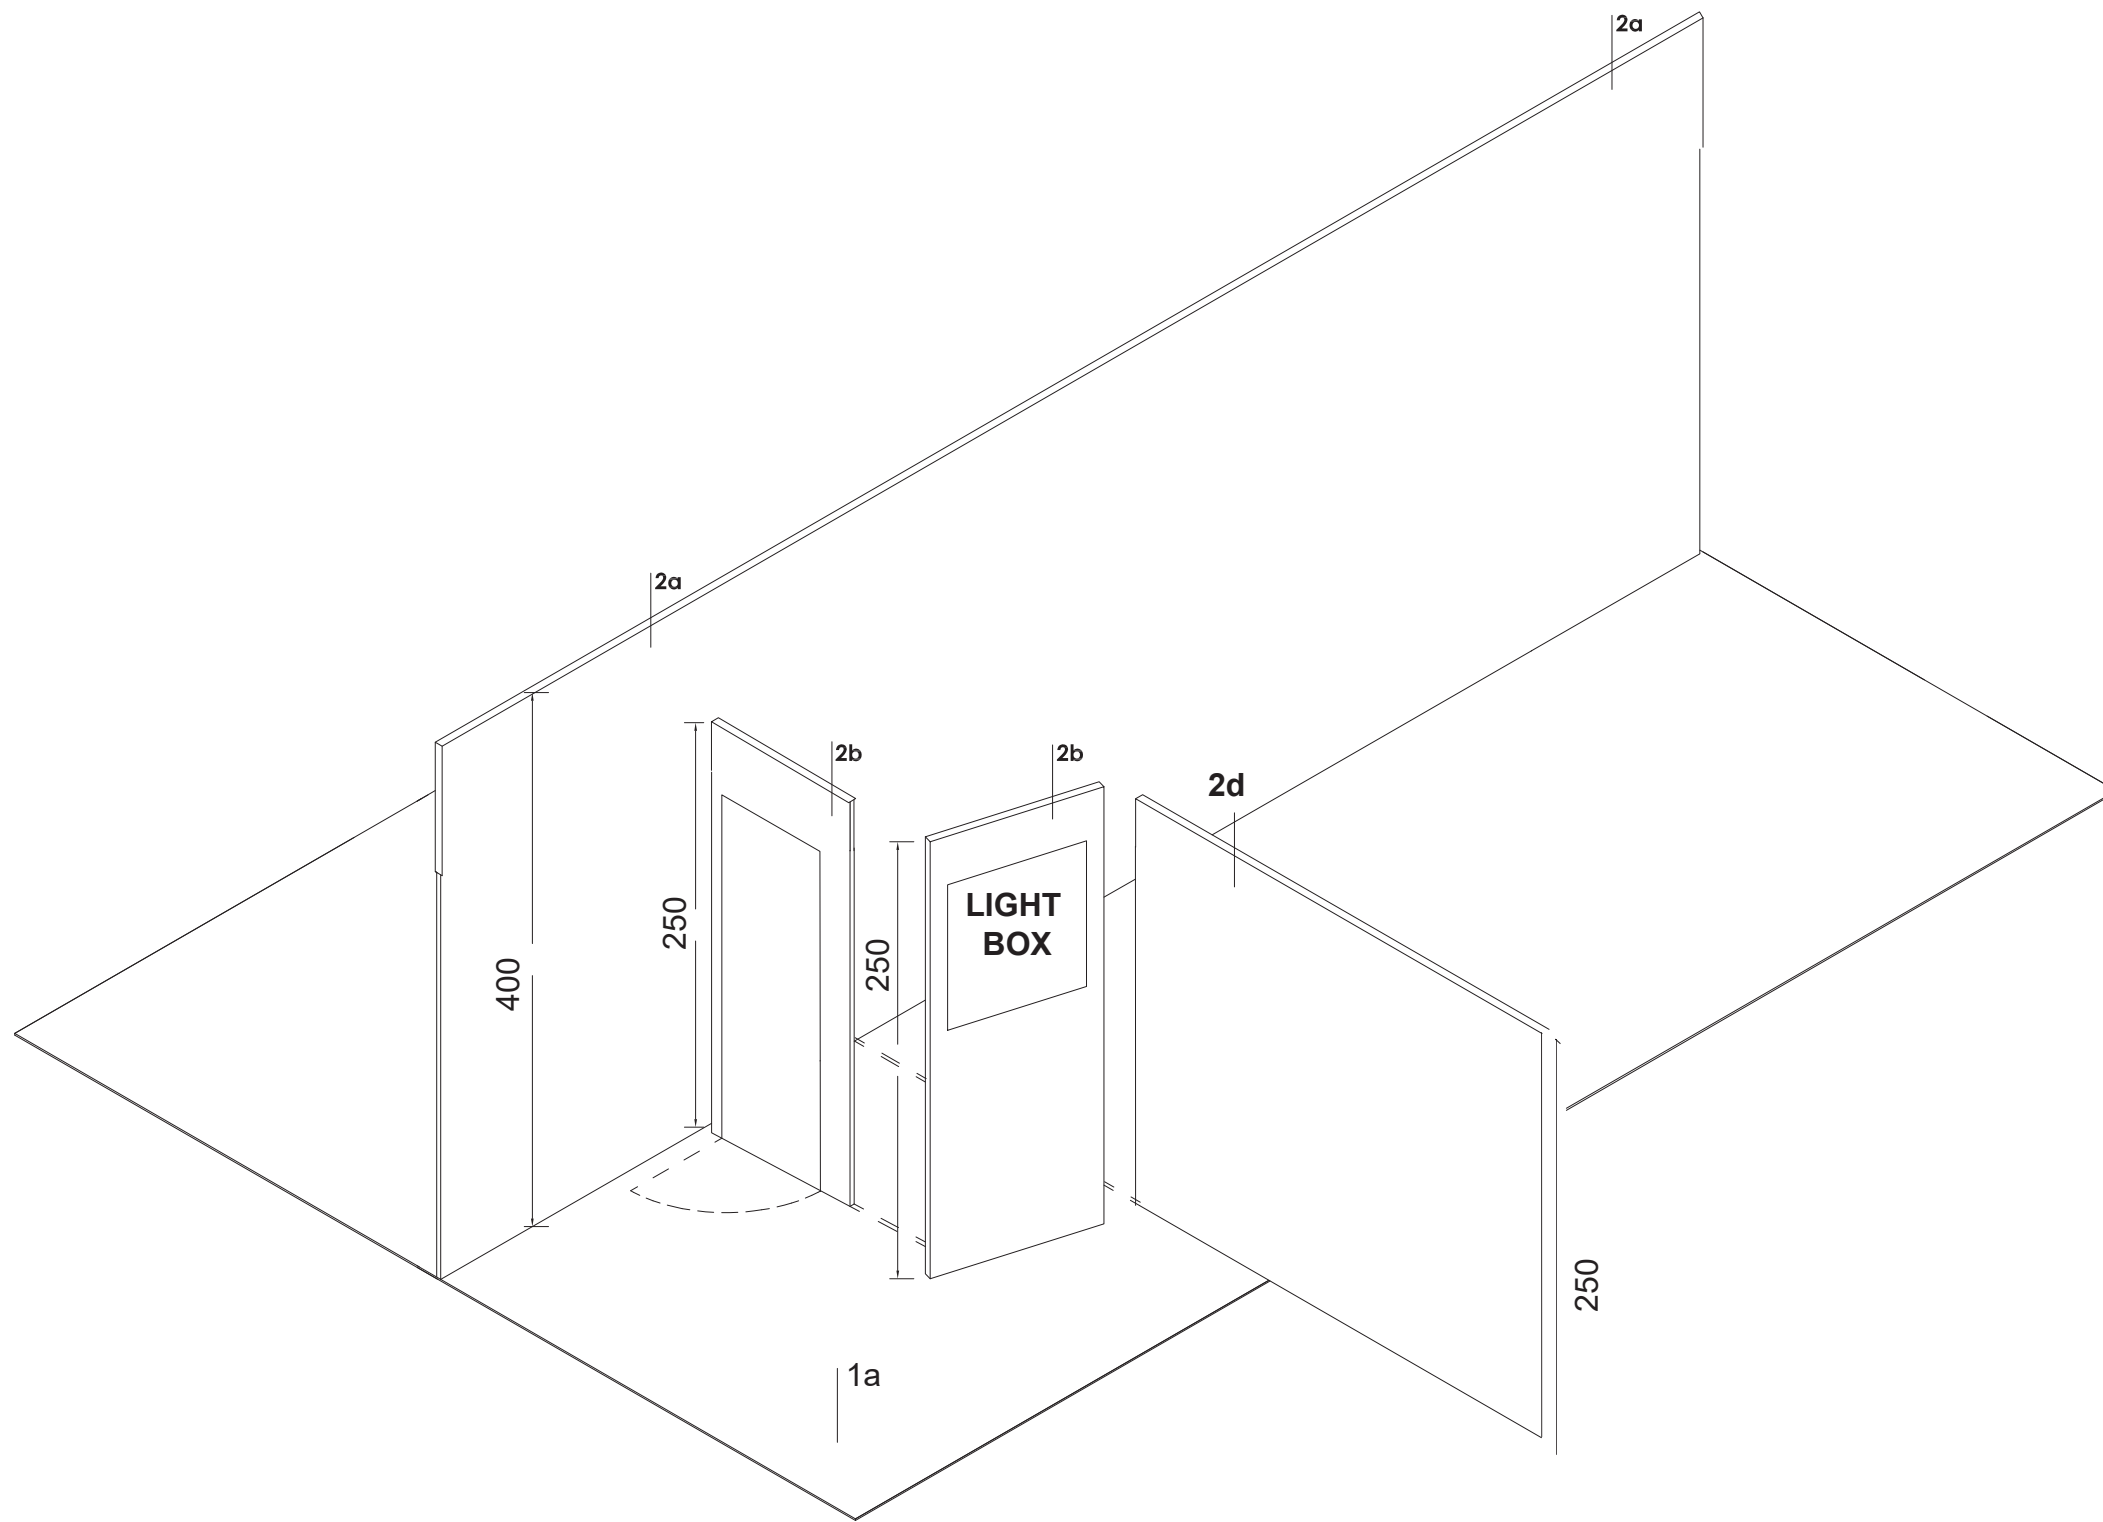

booth socket position

*the graphic panels in the booths is only for example*

*the graphic panels in the booths is only for example*

*the graphic panels in the booths is only for example*

*the graphic panels in the booths is only for example*

*the graphic panels in the booths is only for example*

*the graphic panels in the booths is only for example*

*the graphic panels in the booths is only for example*

*the graphic panels in the booths is only for example*

**2a**\_Back Panel (400 cm)

**2b**\_Storeroom Panel (250 cm)

**2d**\_Partition Panel (250 cm)

-

LIGHT BOX for  
company name's (60 x 60 cm)

ONLY FOR EXAMPLE - the measures are only approximate

ONLY FOR EXAMPLE - the measures are only approximate

wall with storage

n. 10 DISPLAY RACK ONLY FOR 5 booth

fixed to the wall

only for example

marble slab

made of tubular steel minimal 0,13' x 0,13' x 0,013' (40 x 40 x 4 mm)  
aluminum colour

Structure boxlight d ("2b" 250 cm) with strip  
led inside high resolution, printed backlit  
company logo