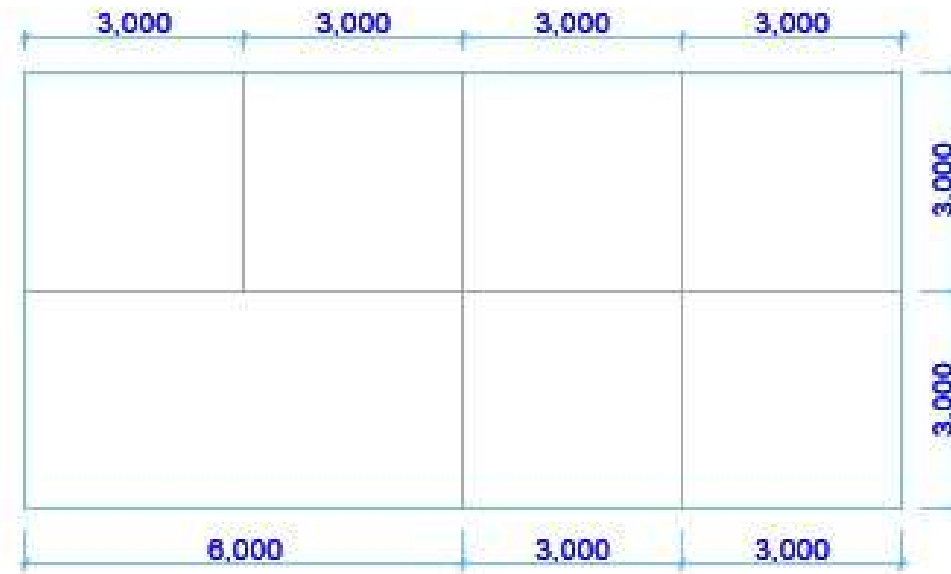

# ITALIAN PAVILION

@

2023

General plan

General plan

Cube  
"ITALIA"

H 100 cm

Cube ITA position

**2a**\_Back Panel (400 cm)

**2b**\_Storeroom Panel (250 cm)

**2d**\_Partition Panel (250 cm)

-

LIGHT BOX for  
company name's (60 x 60 cm)

ONLY FOR EXAMPLE - the measures are only approximate

ONLY FOR EXAMPLE - the measures are only approximate

wall with storage

n. 10 DISPLAY RACK ONLY FOR 5 booth

fixed to the wall

only for example

marble slab

made of tubular steel minimal 0,13' x 0,13' x 0,013' (40 x 40 x 4 mm)  
aluminum colour

Structure boxlight d ("2b" 250 cm) with strip  
led inside high resolution, printed backlit  
company logo