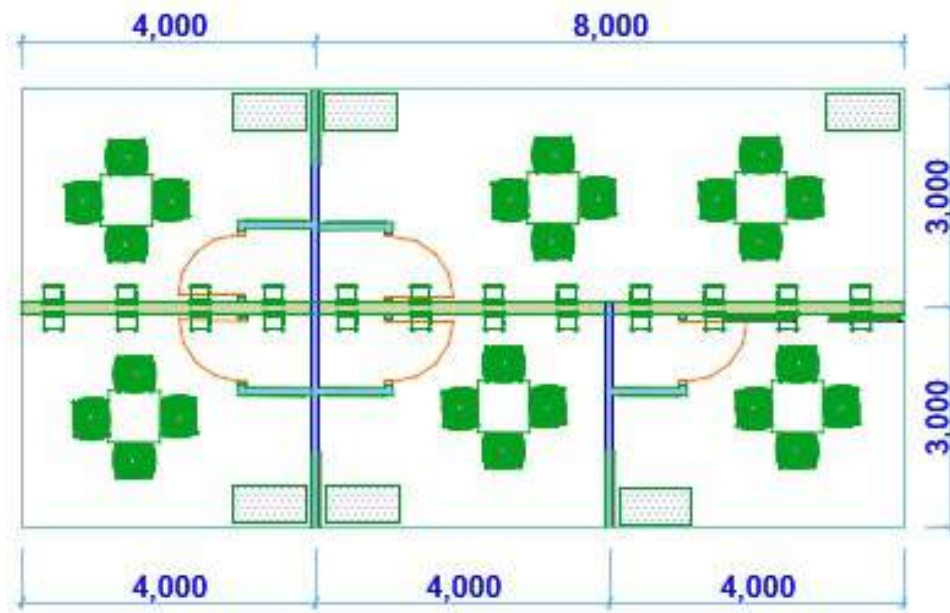

# ITALIAN PAVILION

@

2023

General plan

General plan

Cube  
"ITALIA"

H 100 cm

Cube ITA position

booth socket position

*the graphic panels in the booths is only for example*

*the graphic panels in the booths is only for example*

*the graphic panels in the booths is only for example*

*the graphic panels in the booths is only for example*

**2a**\_Back Panel (400 cm)

**2b**\_Storeroom Panel (250 cm)

**2d**\_Partition Panel (250 cm)

-

LIGHT BOX for  
company name's (60 x 60 cm)

ONLY FOR EXAMPLE - the measures are only approximate

ONLY FOR EXAMPLE - the measures are only approximate

wall with storage

n. 10 DISPLAY RACK ONLY FOR 5 booth

fixed to the wall

only for example

marble slab

made of tubular steel minimal 0,13' x 0,13' x 0,013' (40 x 40 x 4 mm)  
aluminum colour

Structure boxlight d ("2b" 250 cm) with strip  
led inside high resolution, printed backlit  
company logo