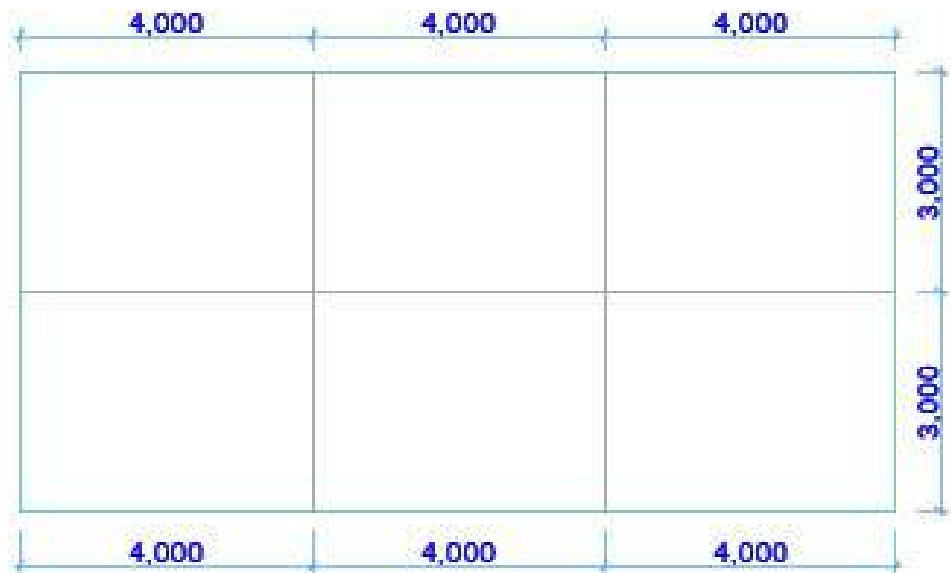

# ITALIAN PAVILION

@

2023

General plan

General plan

Cube  
"ITALIA"

H 100 cm

Cube ITA position

**2a**\_Back Panel (400 cm)

**2b**\_Storeroom Panel (250 cm)

**2d**\_Partition Panel (250 cm)

-

LIGHT BOX for  
company name's (60 x 60 cm)

ONLY FOR EXAMPLE - the measures are only approximate

ONLY FOR EXAMPLE - the measures are only approximate

wall with storage

n. 10 DISPLAY RACK ONLY FOR 5 booth

fixed to the wall

only for example

marble slab

made of tubular steel minimal 0,13' x 0,13' x 0,013' (40 x 40 x 4 mm)  
aluminum colour

Structure boxlight d ("2b" 250 cm) with strip  
led inside high resolution, printed backlit  
company logo