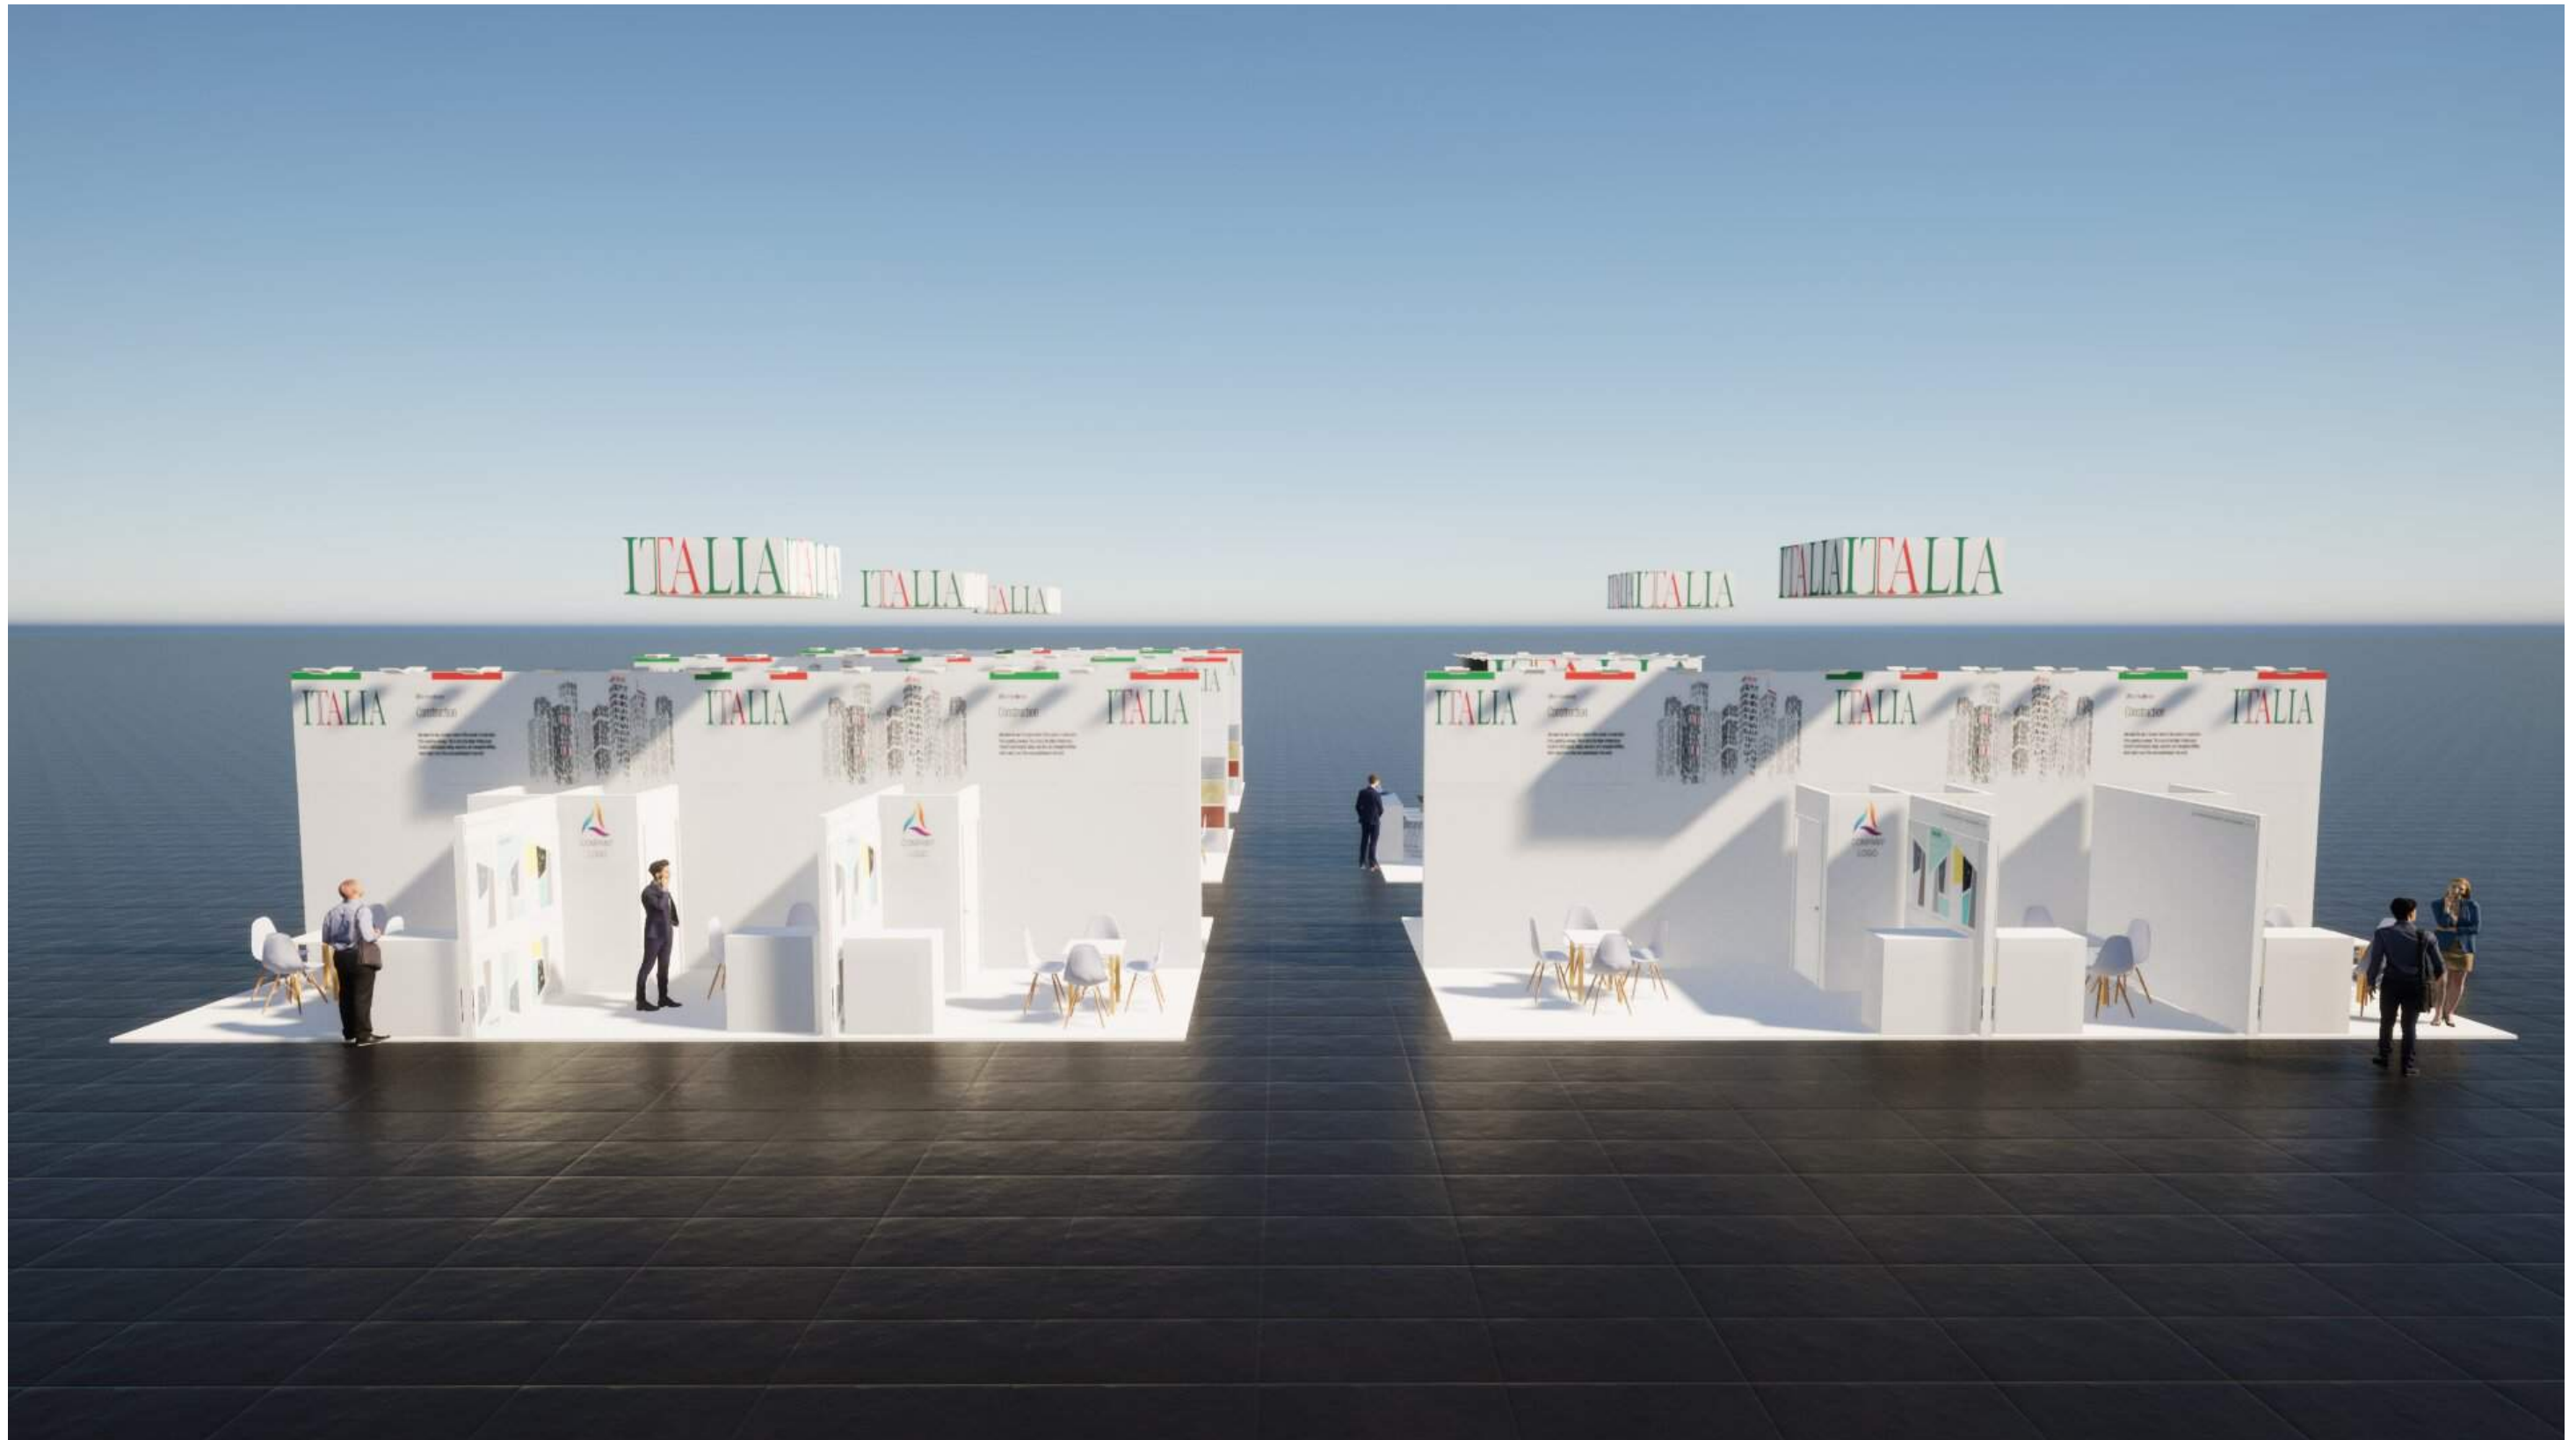

# ITALIAN PAVILION

@

2023

General plan

General plan

Cube  
"ITALIA"

H 100 cm

Cube ITA position

booth socket position

*the graphic panels in the booths is only for example*

*the graphic panels in the booths is only for example*

*the graphic panels in the booths is only for example*

*the graphic panels in the booths is only for example*