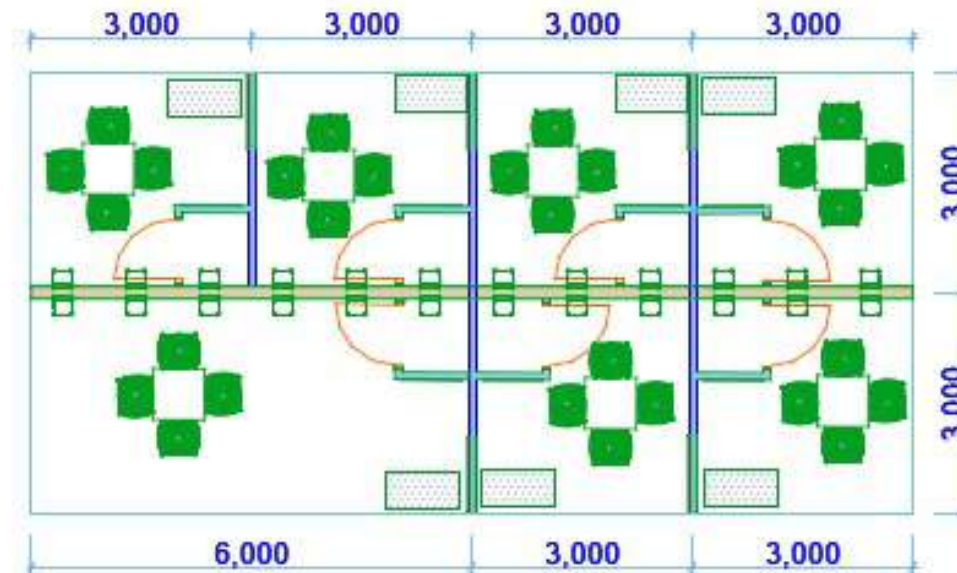

# ITALIAN PAVILION

@

2023

General plan

General plan

Cube  
"ITALIA"

H 100 cm

Cube ITA position

booth socket position

*the graphic panels in the booths is only for example*

*the graphic panels in the booths is only for example*

*the graphic panels in the booths is only for example*

*the graphic panels in the booths is only for example*

**2a**\_Back Panel (400 cm)

**2b**\_Storeroom Panel (250 cm)

**2d**\_Partition Panel (250 cm)

-

LIGHT BOX for  
company name's (60 x 60 cm)

ONLY FOR EXAMPLE - the measures are only approximate

ONLY FOR EXAMPLE - the measures are only approximate

wall with storage

n. 10 DISPLAY RACK ONLY FOR 5 booth

fixed to the wall

only for example

marble slab

made of tubular steel minimal 0,13' x 0,13' x 0,013' (40 x 40 x 4 mm)  
aluminum colour

Structure boxlight d ("2b" 250 cm) with strip  
led inside high resolution, printed backlit  
company logo